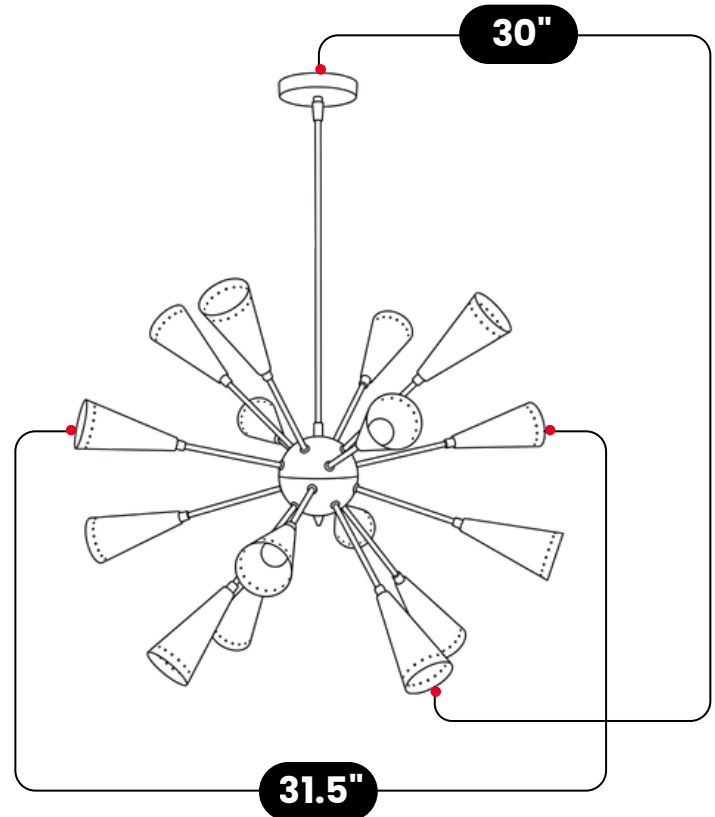

LightCove

16 MODERN LIGHT BRASS SPUTNIK CHANDELIER

Raw Brass

MATERIAL	Pure Brass
FINISH SHOWN	Raw Brass
HEIGHT	30" (76.2cm)
WIDTH	31.5" (80.01cm)
DEPTH	31.5" (80.01cm)
BACKPLATE DIAMETER	5" (12.7cm)
BULB TYPE	E26 (US) / E27 (EU)
VOLTAGE	110-120V / 220-230V
MAX WATTAGE	50W (LED / Halogen)
DIMMABLE	With Dimmable Bulbs
BULB INCLUDED	No
IP RATING	IP20
LIGHT DIRECTION	Multi-Directional
MOUNTING	Hardwired
MOUNT TYPE	Ceiling Mounted