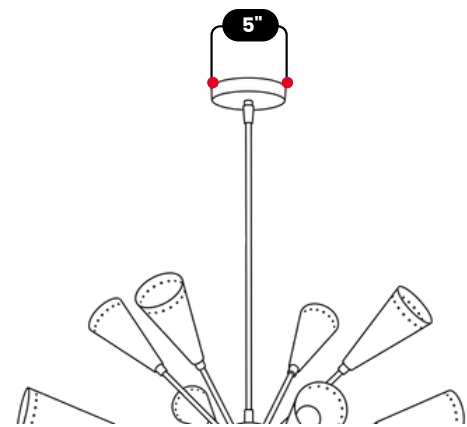

LightCove

16 MODERN LIGHT BRASS SPUTNIK CHANDELIER

Raw Brass

MATERIAL	Pure Brass
FINISH SHOWN	Raw Brass
HEIGHT	30" (76.2cm)
WIDTH	31.5" (80.01cm)
DEPTH	31.5" (80.01cm)
BACKPLATE DIAMETER	5" (12.7cm)
BULB TYPE	E26 (US) / E27 (EU)
VOLTAGE	110-120V / 220-230V
MAX WATTAGE	50W (LED / Halogen)
DIMMABLE	With Dimmable Bulbs
BULB INCLUDED	No
IP RATING	IP20
LIGHT DIRECTION	Multi-Directional
MOUNTING	Hardwired
MOUNT TYPE	Ceiling Mounted