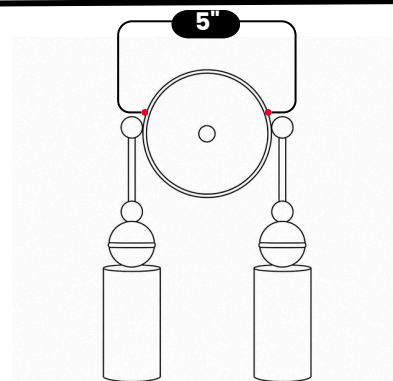

LightCove

1950'S DOUBLE BRASS WALL SCONCE

Antique Brass

MATERIAL	Pure Brass
FINISH SHOWN	Antique Brass
HEIGHT	13"(33.02cm)
WIDTH	7.5"(19.05cm)
DEPTH	3"(7.62cm)
BULB TYPE	E12(US) / E14(EU)
VOLTAGE	110-120V / 220-230V
MAX WATTAGE	50W (LED / Halogen)
DIMMABLE	With Dimmable Bulbs
BULB INCLUDED	No
IP RATING	IP20
LIGHT DIRECTION	Downward
MOUNTING	Hardwired
MOUNT TYPE	Wall Mounted