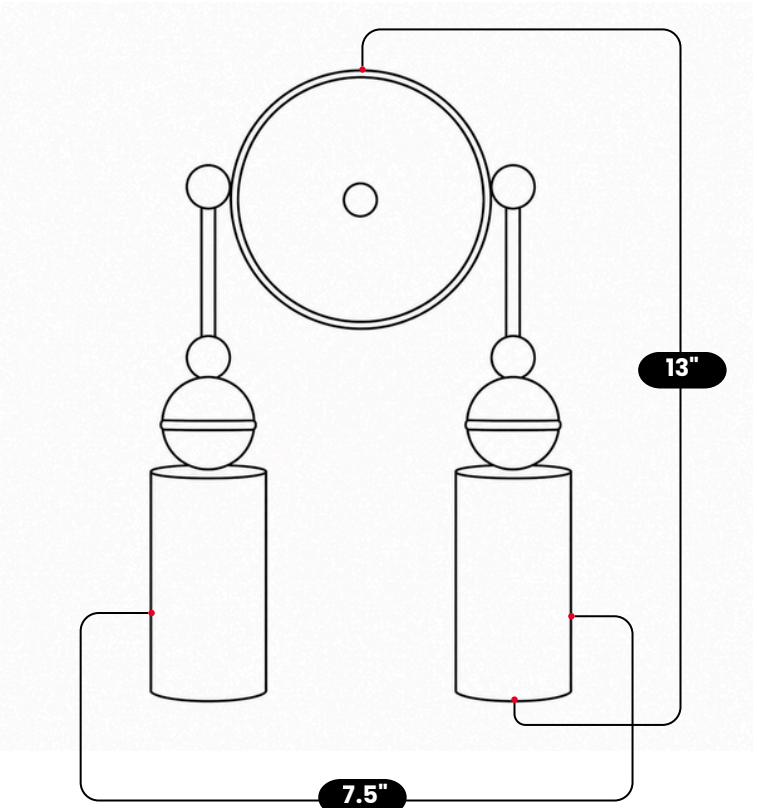

LightCove

1950'S DOUBLE BRASS WALL SCONCE

Antique Brass

MATERIAL	Pure Brass
FINISH SHOWN	Antique Brass
HEIGHT	13"(33.02cm)
WIDTH	7.5"(19.05cm)
DEPTH	3"(7.62cm)
BULB TYPE	E12(US) / E14(EU)
VOLTAGE	110-120V / 220-230V
MAX WATTAGE	50W (LED / Halogen)
DIMMABLE	With Dimmable Bulbs
BULB INCLUDED	No
IP RATING	IP20
LIGHT DIRECTION	Downward
MOUNTING	Hardwired
MOUNT TYPE	Wall Mounted