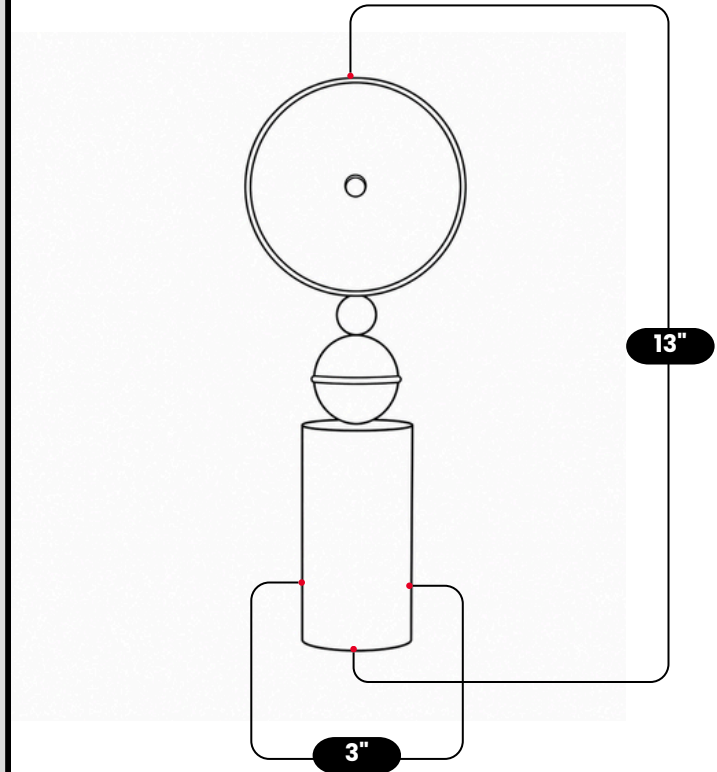

LightCove

1950'S PENDANT WALL SCONCE

Antique Brass

MATERIAL	Pure Brass
FINISH SHOWN	Antique Brass
HEIGHT	13" (33.02cm)
WIDTH	13" (33.02cm)
DEPTH	3" (7.62cm)
BULB TYPE	E12(US) / E14(EU)
VOLTAGE	110-120V / 220-230V
MAX WATTAGE	50W (LED / Halogen)
DIMMABLE	With Dimmable Bulbs
BULB INCLUDED	No
IP RATING	IP20
LIGHT DIRECTION	Downward
MOUNTING	Hardwired
MOUNT TYPE	Wall Mounted