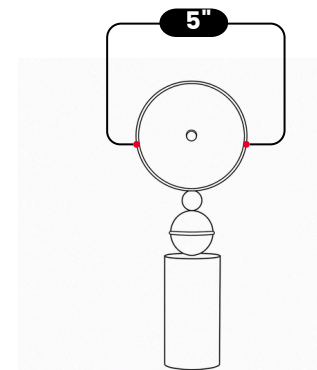

LightCove

1950'S PENDANT WALL SCONCE

Antique Brass

MATERIAL	Pure Brass
FINISH SHOWN	Antique Brass
HEIGHT	13" (33.02cm)
WIDTH	13" (33.02cm)
DEPTH	3" (7.62cm)
BULB TYPE	E12(US) / E14(EU)
VOLTAGE	110-120V / 220-230V
MAX WATTAGE	50W (LED / Halogen)
DIMMABLE	With Dimmable Bulbs
BULB INCLUDED	No
IP RATING	IP20
LIGHT DIRECTION	Downward
MOUNTING	Hardwired
MOUNT TYPE	Wall Mounted