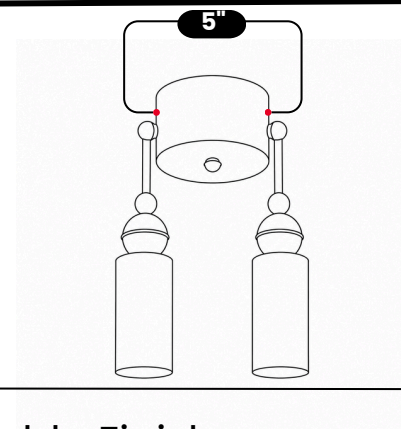

LightCove

1950'S PENDANT WALL SCONCE

Antique Brass

MATERIAL	Pure Brass
FINISH SHOWN	Antique Brass
HEIGHT	12"(30.48cm)
WIDTH	7.5"(19.05cm)
DEPTH	5"(12.7cm)
BULB TYPE	E12(US) / E14(EU)
VOLTAGE	110-120V / 220-230V
MAX WATTAGE	50W (LED / Halogen)
DIMMABLE	With Dimmable Bulbs
BULB INCLUDED	No
IP RATING	IP20
LIGHT DIRECTION	Downward
MOUNTING	Hardwired
MOUNT TYPE	Wall Mounted