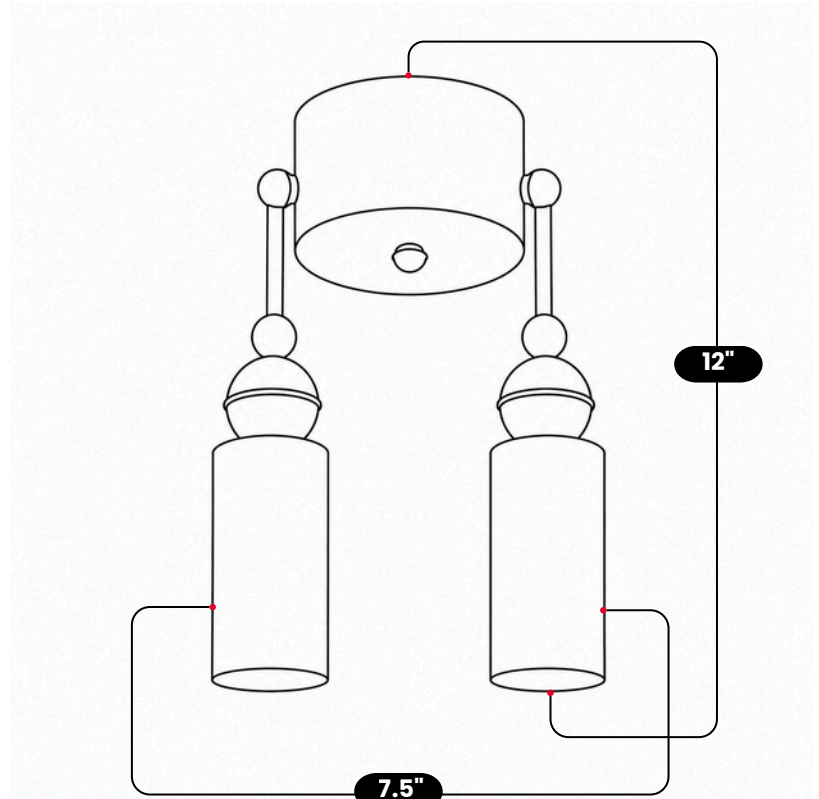

LightCove

1950'S PENDANT WALL SCONCE

Antique Brass

MATERIAL	Pure Brass
FINISH SHOWN	Antique Brass
HEIGHT	12"(30.48cm)
WIDTH	7.5"(19.05cm)
DEPTH	5"(12.7cm)
BULB TYPE	E12(US) / E14(EU)
VOLTAGE	110-120V / 220-230V
MAX WATTAGE	50W (LED / Halogen)
DIMMABLE	With Dimmable Bulbs
BULB INCLUDED	No
IP RATING	IP20
LIGHT DIRECTION	Downward
MOUNTING	Hardwired
MOUNT TYPE	Wall Mounted