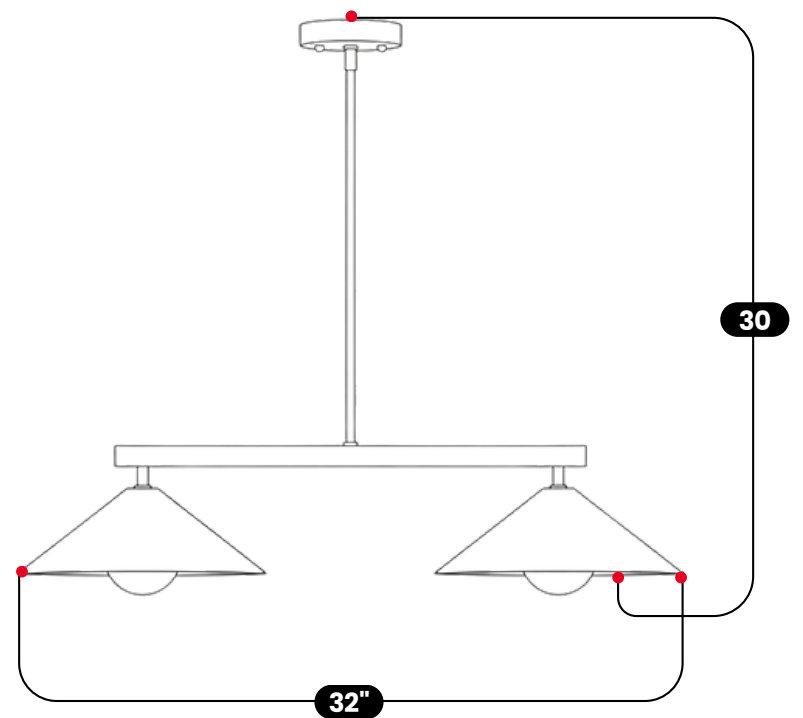

LightCove

2 LIGHT BRASS LINEAR CHANDELIER

Antique Brass

MATERIAL	Pure Brass
FINISH SHOWN	Antique Brass
HEIGHT	30" (76.2cm)
WIDTH	30" (76.2cm)
DEPTH	32" (81.3cm)
DIAMETER	32" (81.3cm)
BULB TYPE	2x G9 candelabra
VOLTAGE	110-120V / 220-230V
MAX WATTAGE	50W (LED / Halogen)
DIMMABLE	With Dimmable Bulb
BULB INCLUDED	No
IP RATING	IP20
LIGHT DIRECTION	Downlight
MOUNTING	Hardwired
MOUNT TYPE	Ceiling Mounted