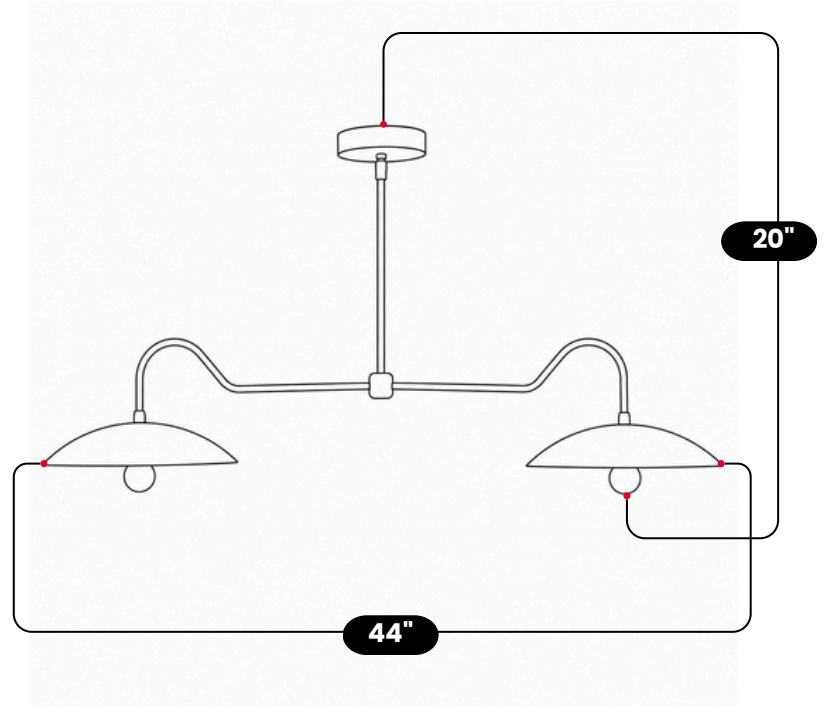

## 2 LIGHT SPUTNIK BRASS CHANDELIER

Raw Brass

MATERIAL	Pure Brass
FINISH SHOWN	Raw Brass
HEIGHT	20"(50.8cm)
WIDTH	44"(111.76cm)
DEPTH	12"(30.48cm)
BULB TYPE	E26(US) / E27(EU)
VOLTAGE	110-120V / 220-230V
MAX WATTAGE	50W (LED / Halogen)
DIMMABLE	With Dimmable Bulbs
BULB INCLUDED	No
IP RATING	IP20
LIGHT DIRECTION	Downward
MOUNTING	Hardwired
MOUNT TYPE	Ceiling Mounted