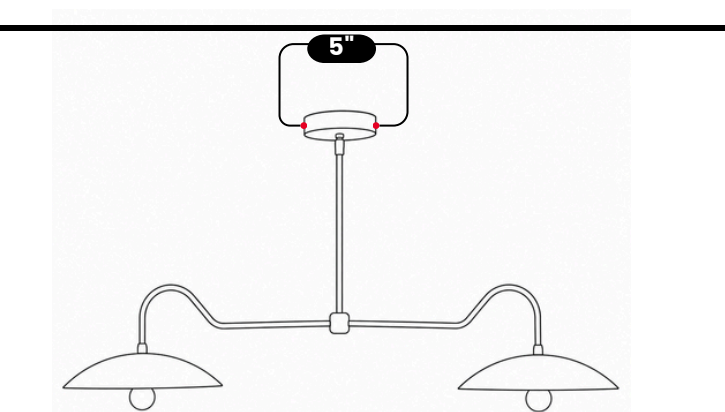

## 2 LIGHT SPUTNIK BRASS CHANDELIER

Raw Brass

MATERIAL	Pure Brass
FINISH SHOWN	Raw Brass
HEIGHT	20"(50.8cm)
WIDTH	44"(111.76cm)
DEPTH	12"(30.48cm)
BULB TYPE	E26(US) / E27(EU)
VOLTAGE	110-120V / 220-230V
MAX WATTAGE	50W (LED / Halogen)
DIMMABLE	With Dimmable Bulbs
BULB INCLUDED	No
IP RATING	IP20
LIGHT DIRECTION	Downward
MOUNTING	Hardwired
MOUNT TYPE	Ceiling Mounted