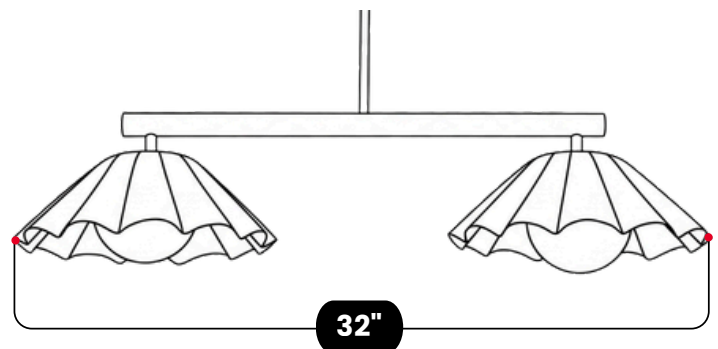

LightCove

2 MODERN BRASS FLOWER SHADE CEILING LIGHT

Raw Brass

MATERIAL	Pure Brass
FINISH SHOWN	Raw Brass
HEIGHT	30" (76.2cm)
WIDTH	32" (81.28cm)
DEPTH	32" (81.28cm)
BACKPLATE DIAMETER	5" (12.7cm)
BULB TYPE	G9 Candelabra
VOLTAGE	110-120V / 220-230V
MAX WATTAGE	75W (LED / Halogen)
DIMMABLE	With Dimmable Bulbs
BULB INCLUDED	No
IP RATING	IP20
LIGHT DIRECTION	Downlight / Ambient
MOUNTING	Hardwired
MOUNT TYPE	Ceiling Mounted