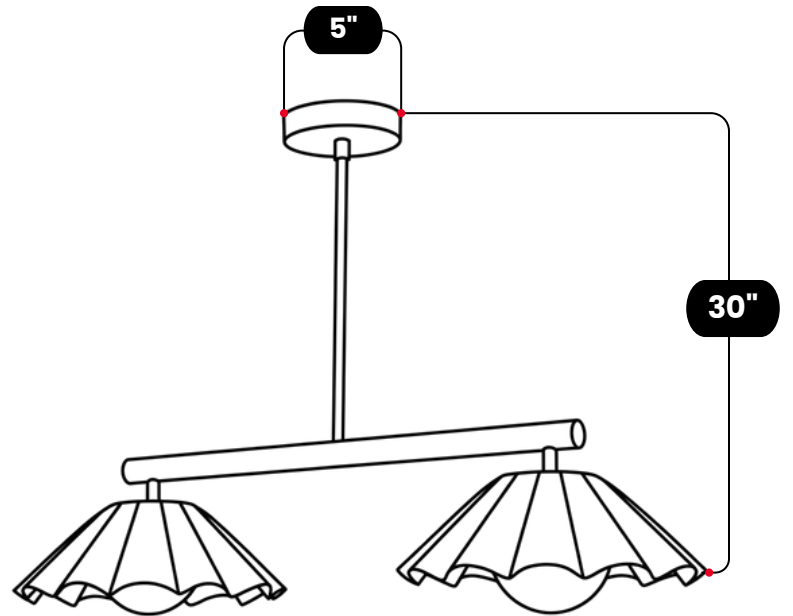

LightCove

2 MODERN BRASS FLOWER SHADE CEILING LIGHT

Raw Brass

MATERIAL	Pure Brass
FINISH SHOWN	Raw Brass
HEIGHT	30" (76.2cm)
WIDTH	32" (81.28cm)
DEPTH	32" (81.28cm)
BACKPLATE DIAMETER	5" (12.7cm)
BULB TYPE	G9 Candelabra
VOLTAGE	110-120V / 220-230V
MAX WATTAGE	75W (LED / Halogen)
DIMMABLE	With Dimmable Bulbs
BULB INCLUDED	No
IP RATING	IP20
LIGHT DIRECTION	Downlight / Ambient
MOUNTING	Hardwired
MOUNT TYPE	Ceiling Mounted