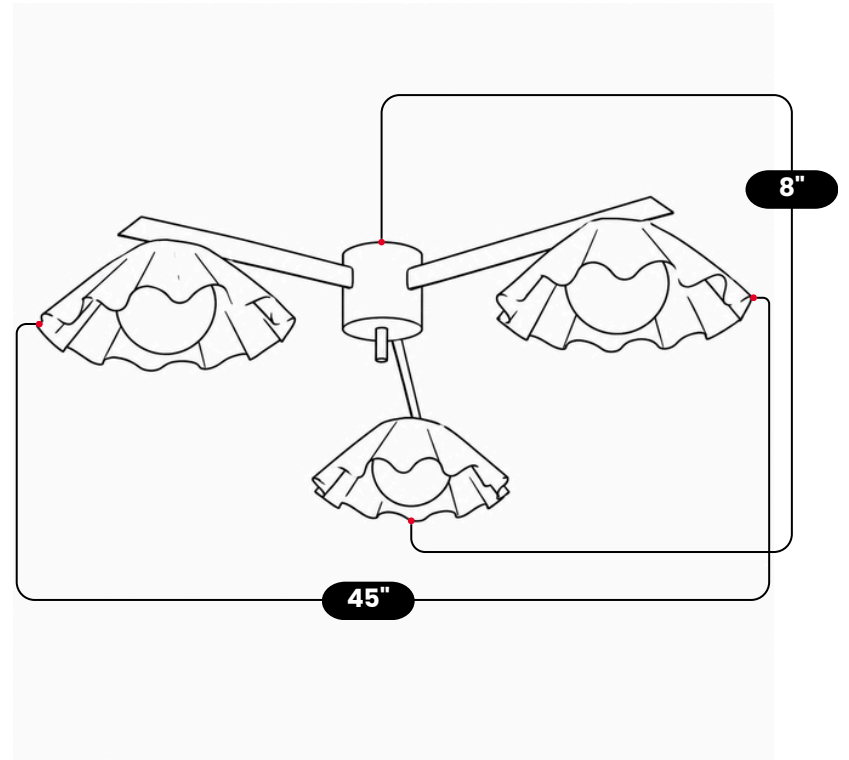

LightCove

3 ARM BRASS FLUSH MOUNT

Raw Brass

MATERIAL	Pure Brass
FINISH SHOWN	Raw Brass
HEIGHT	8"(20.32cm)
WIDTH	45"(114.3cm)
DEPTH	34"(86..36cm)
BULB TYPE	G9
VOLTAGE	110-120V / 220-230V
MAX WATTAGE	50W (LED / Halogen)
DIMMABLE	With Dimmable Bulbs
BULB INCLUDED	No
IP RATING	IP20
LIGHT DIRECTION	Downward
MOUNTING	Hardwired
MOUNT TYPE	Flush Mounted