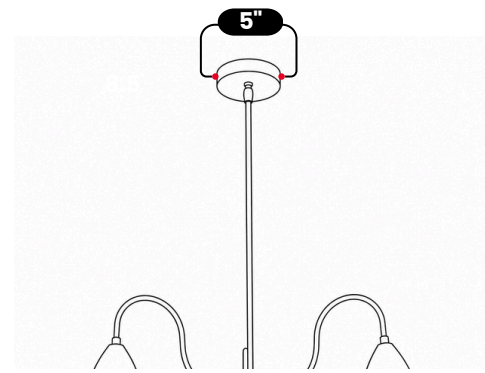

LightCove

3 ARM DOWNWARD SHADES CHANDELIER

Antique Brass

MATERIAL	Pure Brass
FINISH SHOWN	Antique Brass
HEIGHT	25"(63.5cm)
WIDTH	27"(68.58cm)
DEPTH	27"(68.58cm)
BULB TYPE	E12(US) / E14(EU)
VOLTAGE	110-120V / 220-230V
MAX WATTAGE	50W (LED / Halogen)
DIMMABLE	With Dimmable Bulbs
BULB INCLUDED	No
IP RATING	IP20
LIGHT DIRECTION	Downward
MOUNTING	Hardwired
MOUNT TYPE	Ceiling Mounted