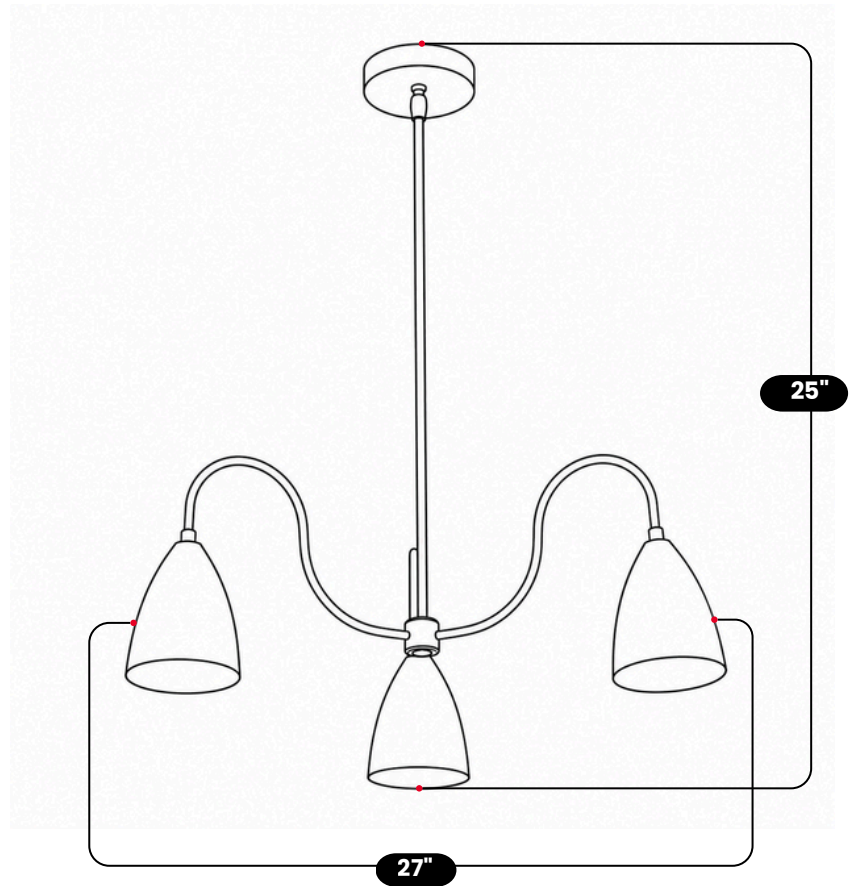

LightCove

3 ARM DOWNWARD SHADES CHANDELIER

Antique Brass

MATERIAL	Pure Brass
FINISH SHOWN	Antique Brass
HEIGHT	25"(63.5cm)
WIDTH	27"(68.58cm)
DEPTH	27"(68.58cm)
BULB TYPE	E12(US) / E14(EU)
VOLTAGE	110-120V / 220-230V
MAX WATTAGE	50W (LED / Halogen)
DIMMABLE	With Dimmable Bulbs
BULB INCLUDED	No
IP RATING	IP20
LIGHT DIRECTION	Downward
MOUNTING	Hardwired
MOUNT TYPE	Ceiling Mounted