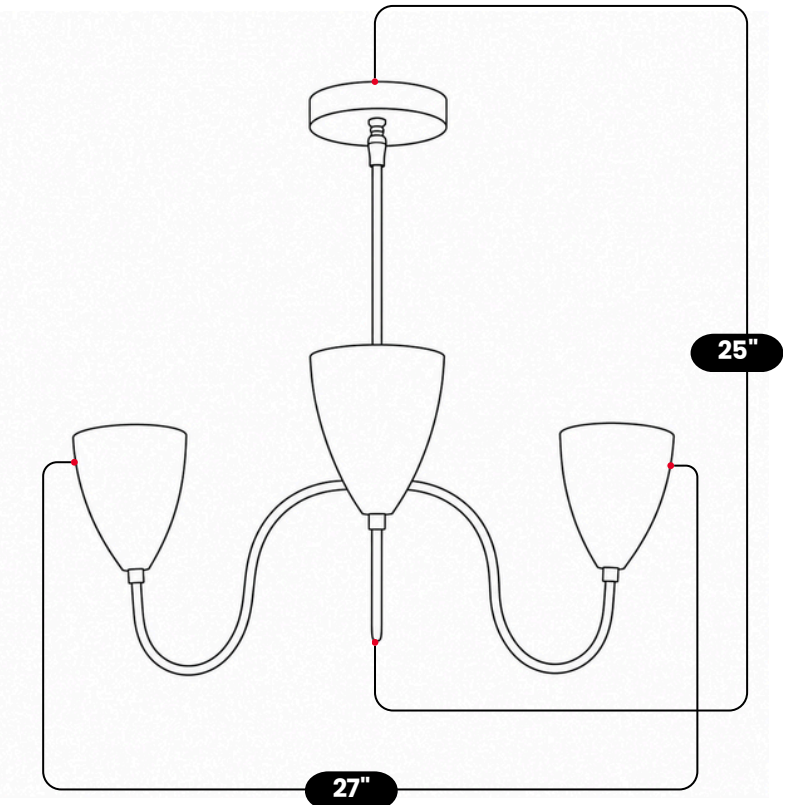

LightCove

3 ARM SPUTNIK CHANDELIER

Antique Brass

MATERIAL	Pure Brass
FINISH SHOWN	Antique Brass
HEIGHT	25"(63.5cm)
WIDTH	27"(68.58cm)
DEPTH	27"(68.58cm)
BULB TYPE	E12(US) / E14(EU)
VOLTAGE	110-120V / 220-230V
MAX WATTAGE	50W (LED / Halogen)
DIMMABLE	With Dimmable Bulbs
BULB INCLUDED	No
IP RATING	IP20
LIGHT DIRECTION	Upward
MOUNTING	Hardwired
MOUNT TYPE	Ceiling Mounted