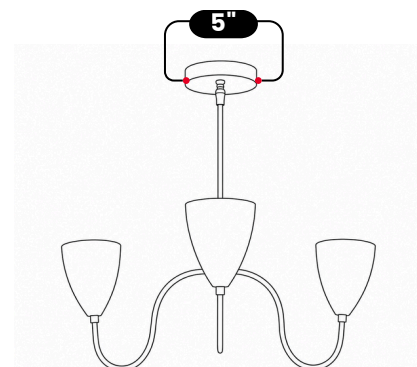

LightCove

3 ARM SPUTNIK CHANDELIER

Antique Brass

MATERIAL	Pure Brass
FINISH SHOWN	Antique Brass
HEIGHT	25"(63.5cm)
WIDTH	27"(68.58cm)
DEPTH	27"(68.58cm)
BULB TYPE	E12(US) / E14(EU)
VOLTAGE	110-120V / 220-230V
MAX WATTAGE	50W (LED / Halogen)
DIMMABLE	With Dimmable Bulbs
BULB INCLUDED	No
IP RATING	IP20
LIGHT DIRECTION	Upward
MOUNTING	Hardwired
MOUNT TYPE	Ceiling Mounted