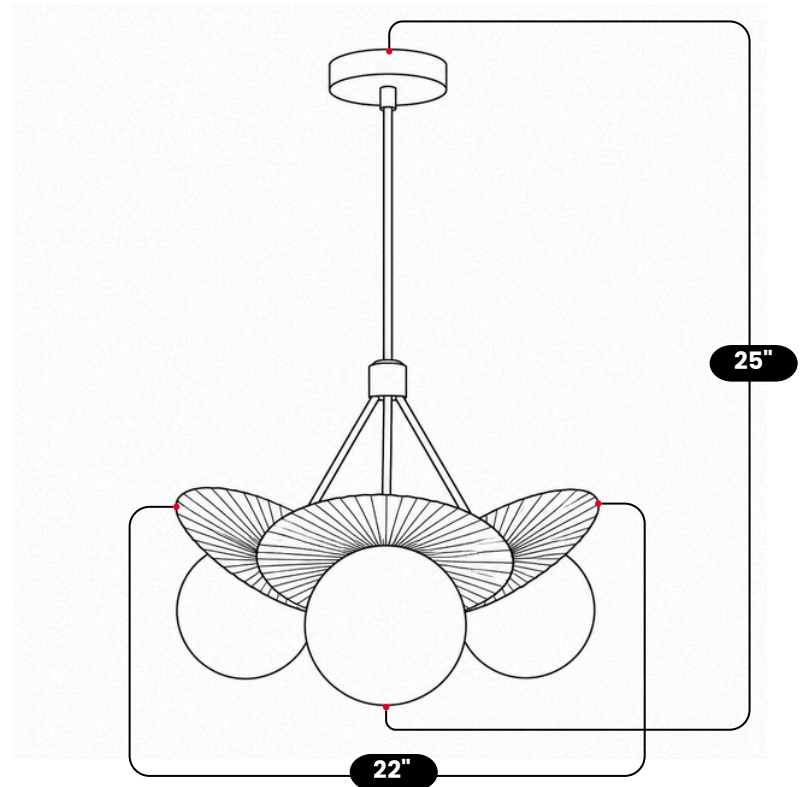

## 3 GLASS GLOBE CEILING LIGHT

Raw Brass

MATERIAL	Pure Brass
FINISH SHOWN	Raw Brass
HEIGHT	25"(63.5cm)
WIDTH	22"(55.88cm)
DEPTH	22"(55.88cm)
BULB TYPE	E12(US) / E14(EU)
VOLTAGE	110-120V / 220-230V
MAX WATTAGE	50W (LED / Halogen)
DIMMABLE	With Dimmable Bulbs
BULB INCLUDED	No
IP RATING	IP20
LIGHT DIRECTION	Downward
MOUNTING	Hardwired
MOUNT TYPE	Ceiling Mounted