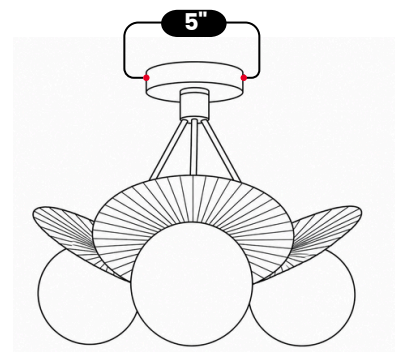

LightCove

3 GLASS GLOBE FLUSH MOUNT

Raw Brass

MATERIAL	Pure Brass
FINISH SHOWN	Raw Brass
HEIGHT	15" (38.1cm)
WIDTH	22" (55.88cm)
DEPTH	22" (55.88cm)
BULB TYPE	E12(US) / E14(EU)
VOLTAGE	110-120V / 220-230V
MAX WATTAGE	50W (LED / Halogen)
DIMMABLE	With Dimmable Bulbs
BULB INCLUDED	No
IP RATING	IP20
LIGHT DIRECTION	Downward
MOUNTING	Hardwired
MOUNT TYPE	Ceiling Mounted