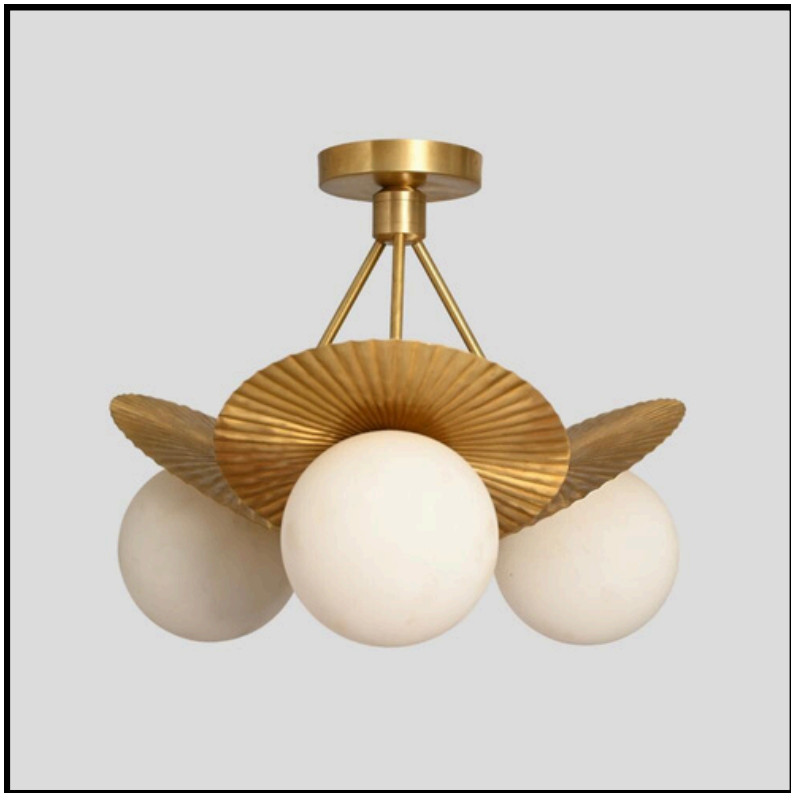

LightCove

3 GLASS GLOBE FLUSH MOUNT

Raw Brass

MATERIAL	Pure Brass
FINISH SHOWN	Raw Brass
HEIGHT	15" (38.1cm)
WIDTH	22" (55.88cm)
DEPTH	22" (55.88cm)
BULB TYPE	E12(US) / E14(EU)
VOLTAGE	110-120V / 220-230V
MAX WATTAGE	50W (LED / Halogen)
DIMMABLE	With Dimmable Bulbs
BULB INCLUDED	No
IP RATING	IP20
LIGHT DIRECTION	Downward
MOUNTING	Hardwired
MOUNT TYPE	Ceiling Mounted

Available Finishes :

- Polished Brass 
- Brushed Brass 
- Brushed Chrome 
- Polished Chrome 
- Matt Black 
- Antique Black 
- Antique Brass 
- Raw Brass 
- Blackened Brass 

Product Notes :

1) Bulbs are not included. 2) Each LightCove fixture is handcrafted, making every piece unique. 3) Custom finishes and sizes available upon request. 4) All items are made to order, standard production time applies. 5) Visit [LightCove](https://www.lightcove.com) product care and warranty information