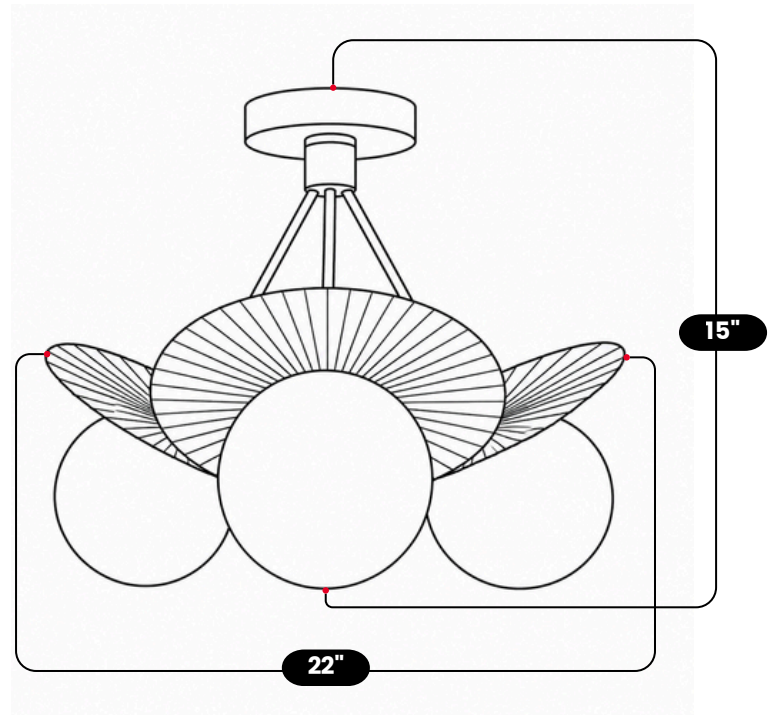

LightCove

3 GLASS GLOBE FLUSH MOUNT

Raw Brass

MATERIAL	Pure Brass
FINISH SHOWN	Raw Brass
HEIGHT	15" (38.1cm)
WIDTH	22" (55.88cm)
DEPTH	22" (55.88cm)
BULB TYPE	E12(US) / E14(EU)
VOLTAGE	110-120V / 220-230V
MAX WATTAGE	50W (LED / Halogen)
DIMMABLE	With Dimmable Bulbs
BULB INCLUDED	No
IP RATING	IP20
LIGHT DIRECTION	Downward
MOUNTING	Hardwired
MOUNT TYPE	Ceiling Mounted