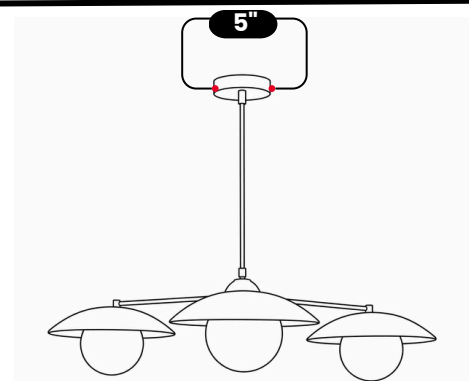

## 3 GLOBE SPUTNIK CHANDELIER

Raw Brass & Matt Black Rod

MATERIAL	Pure Brass
FINISH SHOWN	Raw Brass & Matt Black Rod
HEIGHT	25"(63.5cm)
WIDTH DIAMETER	40"(101.6cm)
GLASS GLOBE DIAMETER	6"(15.24cm)
BULB TYPE	E26(US) / E27(EU)
VOLTAGE	110-120V / 220-230V
MAX WATTAGE	50W (LED / Halogen)
DIMMABLE	With Dimmable Bulbs
BULB INCLUDED	No
IP RATING	IP20
LIGHT DIRECTION	Downward
MOUNTING	Hardwired
MOUNT TYPE	Ceiling Mounted