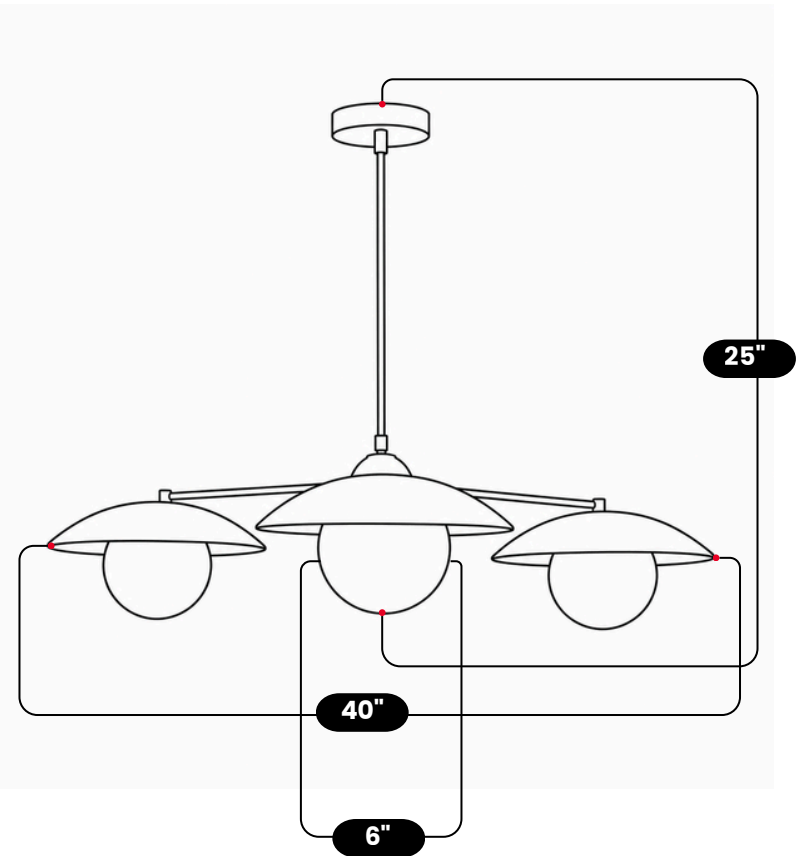

## 3 GLOBE SPUTNIK CHANDELIER

Raw Brass & Matt Black Rod

MATERIAL	Pure Brass
FINISH SHOWN	Raw Brass & Matt Black Rod
HEIGHT	25"(63.5cm)
WIDTH DIAMETER	40"(101.6cm)
GLASS GLOBE DIAMETER	6"(15.24cm)
BULB TYPE	E26(US) / E27(EU)
VOLTAGE	110-120V / 220-230V
MAX WATTAGE	50W (LED / Halogen)
DIMMABLE	With Dimmable Bulbs
BULB INCLUDED	No
IP RATING	IP20
LIGHT DIRECTION	Downward
MOUNTING	Hardwired
MOUNT TYPE	Ceiling Mounted