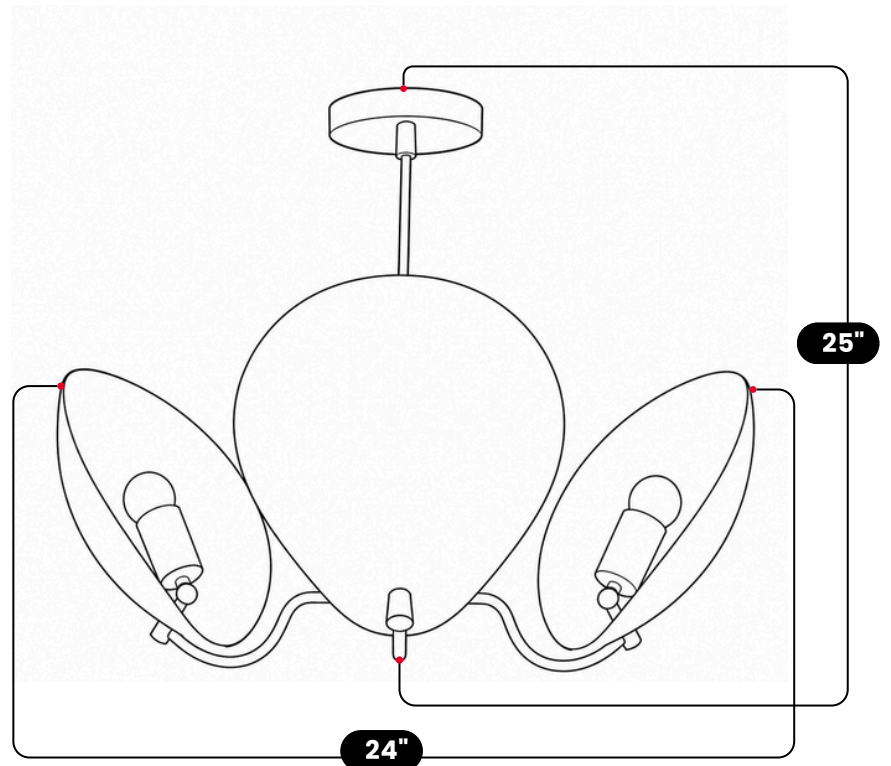

LightCove

3 LIGHT BRASS SPUTNIK CHANDELIER

Antique Brass

MATERIAL	Pure Brass
FINISH SHOWN	Antique Brass
HEIGHT	25"(63.5cm)
WIDTH	24"(60.96cm)
DEPTH	24"(60.96cm)
BULB TYPE	E26(US) / E27(EU)
VOLTAGE	110-120V / 220-230V
MAX WATTAGE	50W (LED / Halogen)
DIMMABLE	With Dimmable Bulbs
BULB INCLUDED	No
IP RATING	IP20
LIGHT DIRECTION	Diffused
MOUNTING	Hardwired
MOUNT TYPE	Flush Mounted