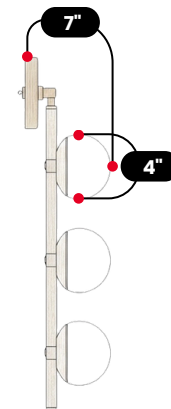

3 VANITY LIGHT BRASS WALL SCONCE

Brushed Brass

MATERIAL	Pure Brass / Premium Glass
GLOBE DIAMETER	4" (10 cm)
HEIGHT	19" (48 cm)
WIDTH	5" (12,7 cm)
DEPTH	7" (17,8 cm)
BLACKPLATE DIAMETER	5" (12,7 cm)
BULB TYPE	3x G9 Candelabra
VOLTAGE	110-120V / 220-230V
MAX WATTAGE	75W (LED / Incandescent)
DIMMABLE	With Dimmable G9 Bulbs
BULB INCLUDED	No
IP RATING	IP20
LIGHT DIRECTION	Diffused / Ambient
MOUNTING	Hardwired
MOUNT TYPE	Wall Mounted