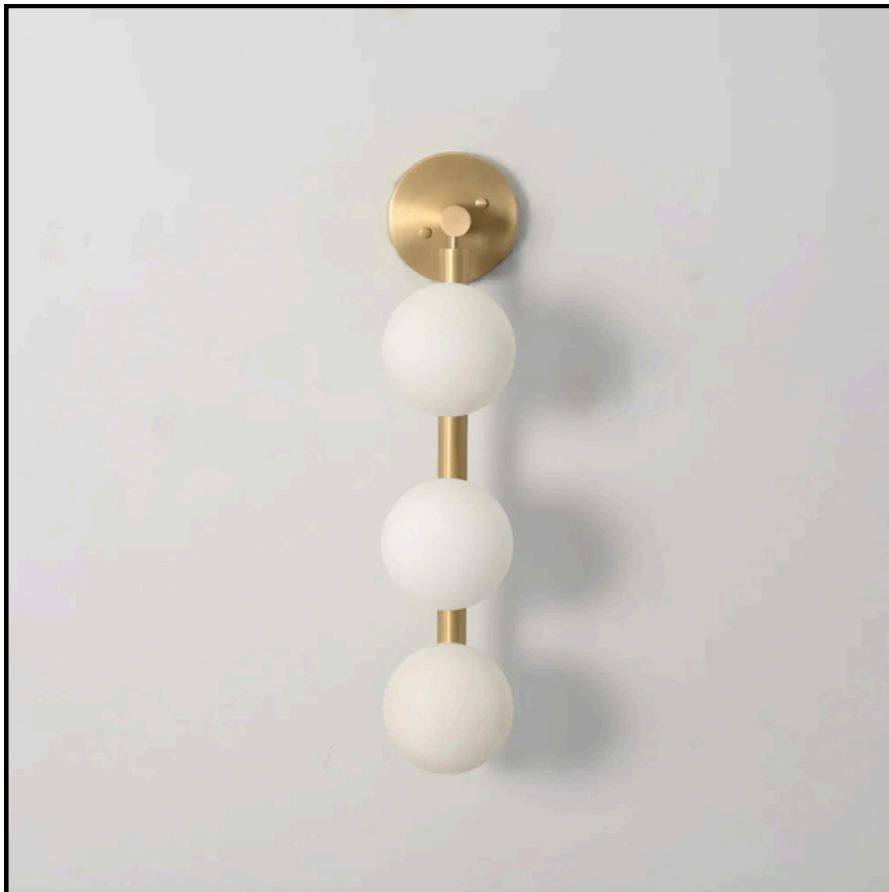

3 VANITY LIGHT BRASS WALL SCONCE

Brushed Brass

MATERIAL	Pure Brass / Premium Glass
GLOBE DIAMETER	4" (10 cm)
HEIGHT	19" (48 cm)
WIDTH	5" (12,7 cm)
DEPTH	7" (17,8 cm)
BLACKPLATE DIAMETER	5" (12,7 cm)
BULB TYPE	3x G9 Candelabra
VOLTAGE	110-120V / 220-230V
MAX WATTAGE	75W (LED / Incandescent)
DIMMABLE	With Dimmable G9 Bulbs
BULB INCLUDED	No
IP RATING	IP20
LIGHT DIRECTION	Diffused / Ambient
MOUNTING	Hardwired
MOUNT TYPE	Wall Mounted

Available Finishes :

- Polished Brass
- Brushed Brass
- Brushed Chrome
- Polished Chrome
- Matt Black
- Antique Black
- Antique Brass
- Raw Brass
- Blackened Brass

Product Notes :

1) Bulbs are not included. 2) Each LightCove fixture is handcrafted, making every piece unique. 3) Custom finishes and sizes available upon request. 4) All items are made to order, standard production time applies. 5) Visit [LightCove](https://www.lightcove.com) product care and warranty information