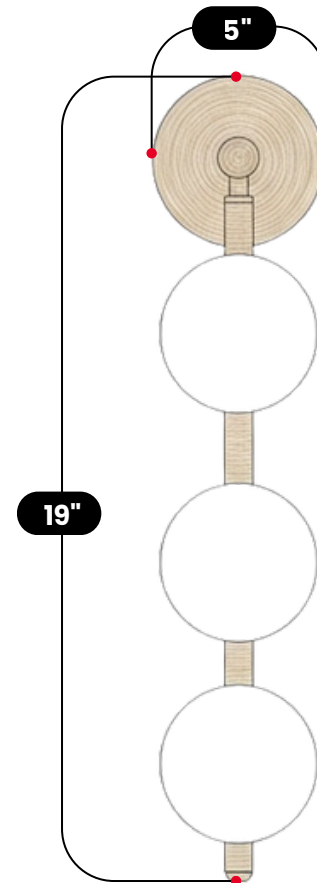

3 VANITY LIGHT BRASS WALL SCONCE

Brushed Brass

MATERIAL	Pure Brass / Premium Glass
GLOBE DIAMETER	4" (10 cm)
HEIGHT	19" (48 cm)
WIDTH	5" (12,7 cm)
DEPTH	7" (17,8 cm)
BLACKPLATE DIAMETER	5" (12,7 cm)
BULB TYPE	3x G9 Candelabra
VOLTAGE	110-120V / 220-230V
MAX WATTAGE	75W (LED / Incandescent)
DIMMABLE	With Dimmable G9 Bulbs
BULB INCLUDED	No
IP RATING	IP20
LIGHT DIRECTION	Diffused / Ambient
MOUNTING	Hardwired
MOUNT TYPE	Wall Mounted