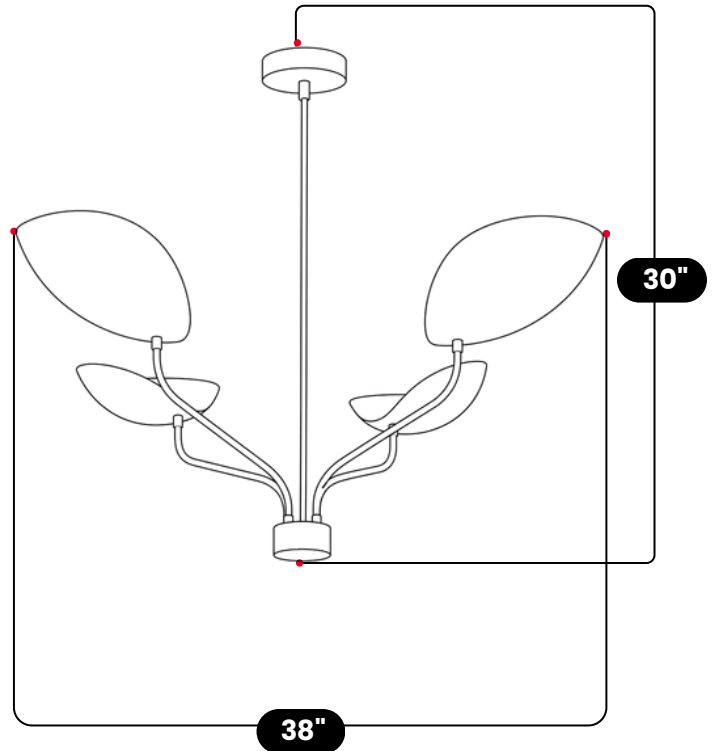

LightCove

4 ARM CURVED BRASS PENDANT

Antique Brass

MATERIAL	Pure Brass
FINISH SHOWN	Antique Brass
HEIGHT	30"(76.2cm)
WIDTH	38"(96.52cm)
DEPTH	38"(96.52cm)
BULB TYPE	E12 (US) / (E14 EU)
VOLTAGE	110-120V / 220-230V
MAX WATTAGE	50W (LED / Halogen)
DIMMABLE	With Dimmable Bulbs
BULB INCLUDED	No
IP RATING	IP20
LIGHT DIRECTION	Uplight
MOUNTING	Hardwired
MOUNT TYPE	Ceiling Mounted