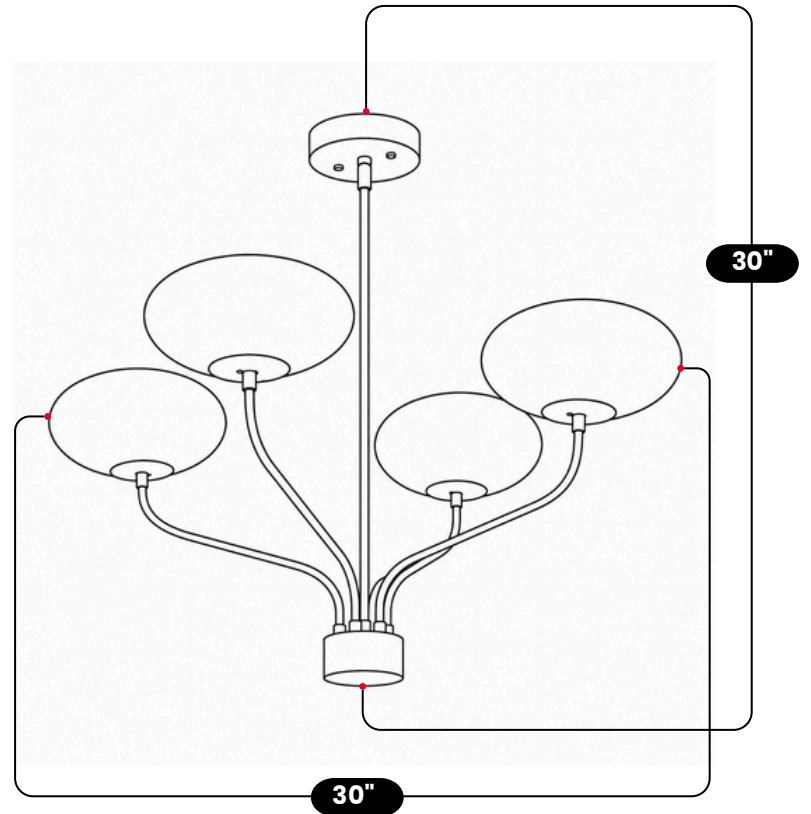

## 4 BRASS GLOBE CHANDELIER

Antique Brass

MATERIAL	Pure Brass / Frosted Glass Globe
FINISH SHOWN	Antique Brass
HEIGHT	30"(76.2cm)
WIDTH	30"(76.2cm)
DEPTH	30"(76.2cm)
BULB TYPE	E12(US) / E14(EU)
VOLTAGE	110-120V / 220-230V
MAX WATTAGE	50W (LED / Halogen)
DIMMABLE	With Dimmable Bulbs
BULB INCLUDED	No
IP RATING	IP20
LIGHT DIRECTION	Upward / Ambient
MOUNTING	Hardwired
MOUNT TYPE	Ceiling Mounted