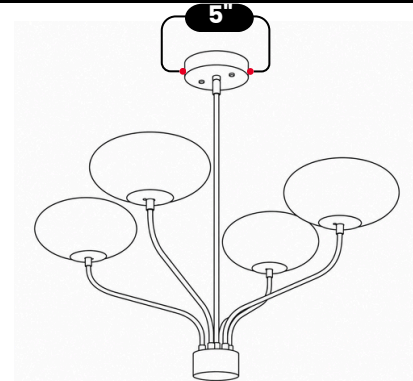

## 4 BRASS GLOBE CHANDELIER

Antique Brass

MATERIAL	Pure Brass / Frosted Glass Globe
FINISH SHOWN	Antique Brass
HEIGHT	30"(76.2cm)
WIDTH	30"(76.2cm)
DEPTH	30"(76.2cm)
BULB TYPE	E12(US) / E14(EU)
VOLTAGE	110-120V / 220-230V
MAX WATTAGE	50W (LED / Halogen)
DIMMABLE	With Dimmable Bulbs
BULB INCLUDED	No
IP RATING	IP20
LIGHT DIRECTION	Upward / Ambient
MOUNTING	Hardwired
MOUNT TYPE	Ceiling Mounted