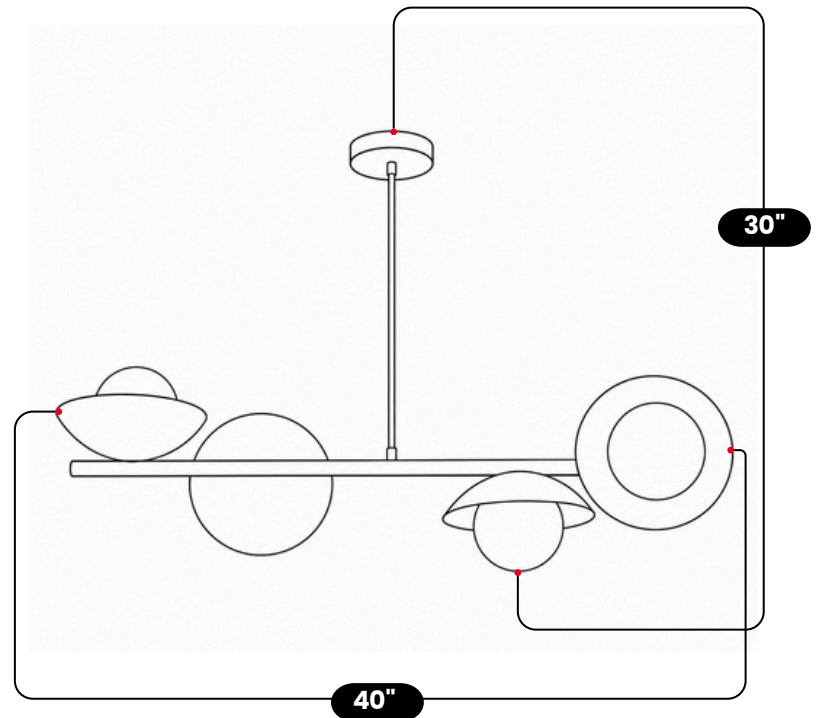

LightCove

4 BRASS MATT BLACK CHANDELIER

Raw Brass & Matt black

MATERIAL	Pure Brass
FINISH SHOWN	Raw Brass & Matt Black
HEIGHT	30"(76.2cm)
WIDTH	40"(101.6cm)
GLASS GLOBE DIAMETER	6"(15.24cm)
BULB TYPE	E26(US) / E27(EU)
VOLTAGE	110-120V / 220-230V
MAX WATTAGE	50W (LED / Halogen)
DIMMABLE	With Dimmable Bulbs
BULB INCLUDED	No
IP RATING	IP20
LIGHT DIRECTION	Downward
MOUNTING	Hardwired
MOUNT TYPE	Ceiling Mounted