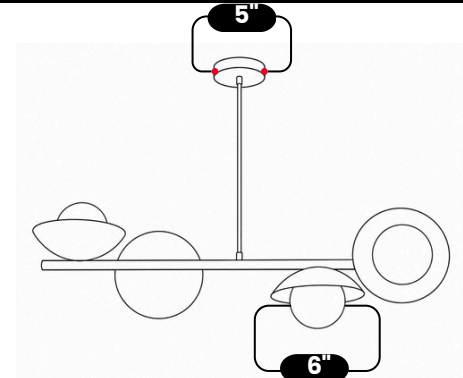

LightCove

4 BRASS MATT BLACK CHANDELIER

Raw Brass & Matt black

MATERIAL	Pure Brass
FINISH SHOWN	Raw Brass & Matt Black
HEIGHT	30"(76.2cm)
WIDTH	40"(101.6cm)
GLASS GLOBE DIAMETER	6"(15.24cm)
BULB TYPE	E26(US) / E27(EU)
VOLTAGE	110-120V / 220-230V
MAX WATTAGE	50W (LED / Halogen)
DIMMABLE	With Dimmable Bulbs
BULB INCLUDED	No
IP RATING	IP20
LIGHT DIRECTION	Downward
MOUNTING	Hardwired
MOUNT TYPE	Ceiling Mounted