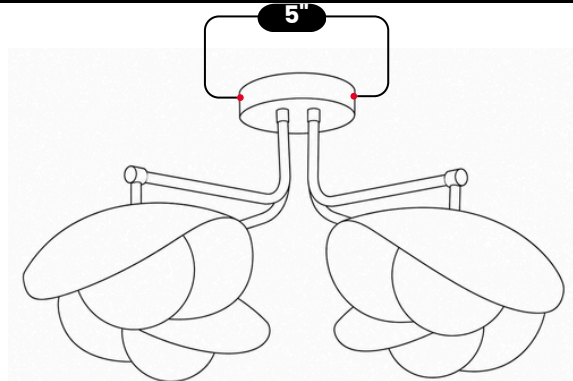

LightCove

4 GLOBE CEILING FLUSH MOUNT

Raw Brass

MATERIAL	Pure Brass
FINISH SHOWN	Raw Brass
HEIGHT	11"(27.94cm)
WIDTH	27"(68.28cm)
DEPTH	27"(68.28cm)
BULB TYPE	G9
VOLTAGE	110-120V / 220-230V
MAX WATTAGE	50W (LED / Halogen)
DIMMABLE	With Dimmable Bulbs
BULB INCLUDED	No
IP RATING	IP20
LIGHT DIRECTION	Downward
MOUNTING	Hardwired
MOUNT TYPE	Ceiling Mounted