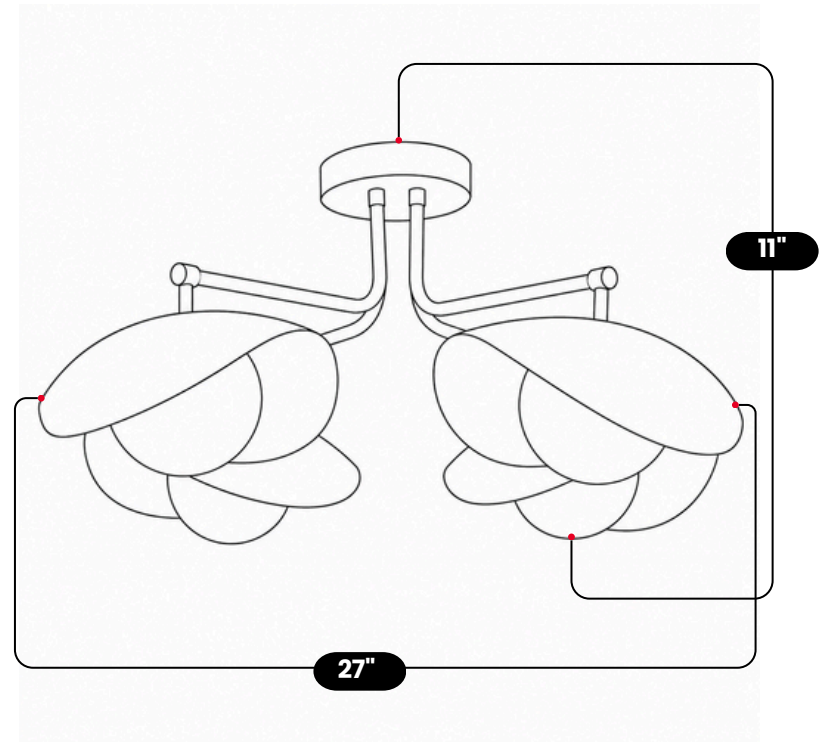

LightCove

4 GLOBE CEILING FLUSH MOUNT

Raw Brass

MATERIAL	Pure Brass
FINISH SHOWN	Raw Brass
HEIGHT	11"(27.94cm)
WIDTH	27"(68.28cm)
DEPTH	27"(68.28cm)
BULB TYPE	G9
VOLTAGE	110-120V / 220-230V
MAX WATTAGE	50W (LED / Halogen)
DIMMABLE	With Dimmable Bulbs
BULB INCLUDED	No
IP RATING	IP20
LIGHT DIRECTION	Downward
MOUNTING	Hardwired
MOUNT TYPE	Ceiling Mounted