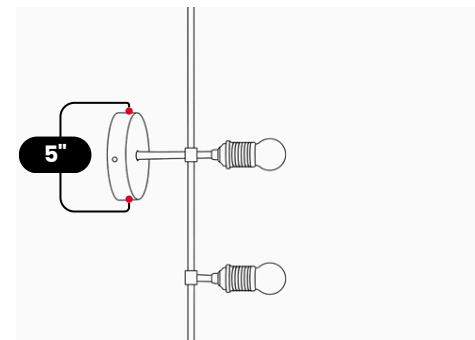

LightCove

4 LIGHT ANTIQUE BRASS WALL LIGHT

Antique Brass

MATERIAL	Pure Brass
FINISH SHOWN	Antique Brass
HEIGHT	15"(38.1cm)
WIDTH	3.5"(8.89cm)
DEPTH	5"(12.7cm)
BULB TYPE	E26 (US) / (E27 EU)
VOLTAGE	110-120V / 220-230V
MAX WATTAGE	50W (LED / Halogen)
DIMMABLE	With Dimmable Bulbs
BULB INCLUDED	No
IP RATING	IP20
LIGHT DIRECTION	Ambient/Upward
MOUNTING	Hardwired
MOUNT TYPE	Wall Mounted