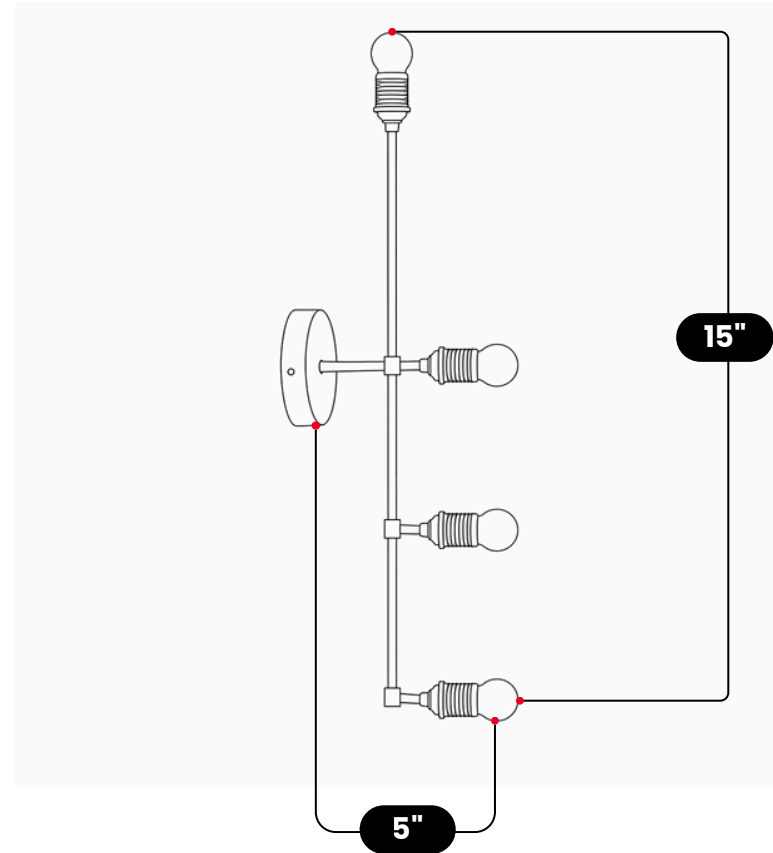

LightCove

4 LIGHT ANTIQUE BRASS WALL LIGHT

Antique Brass

MATERIAL	Pure Brass
FINISH SHOWN	Antique Brass
HEIGHT	15"(38.1cm)
WIDTH	3.5"(8.89cm)
DEPTH	5"(12.7cm)
BULB TYPE	E26 (US) / (E27 EU)
VOLTAGE	110-120V / 220-230V
MAX WATTAGE	50W (LED / Halogen)
DIMMABLE	With Dimmable Bulbs
BULB INCLUDED	No
IP RATING	IP20
LIGHT DIRECTION	Ambient/Upward
MOUNTING	Hardwired
MOUNT TYPE	Wall Mounted