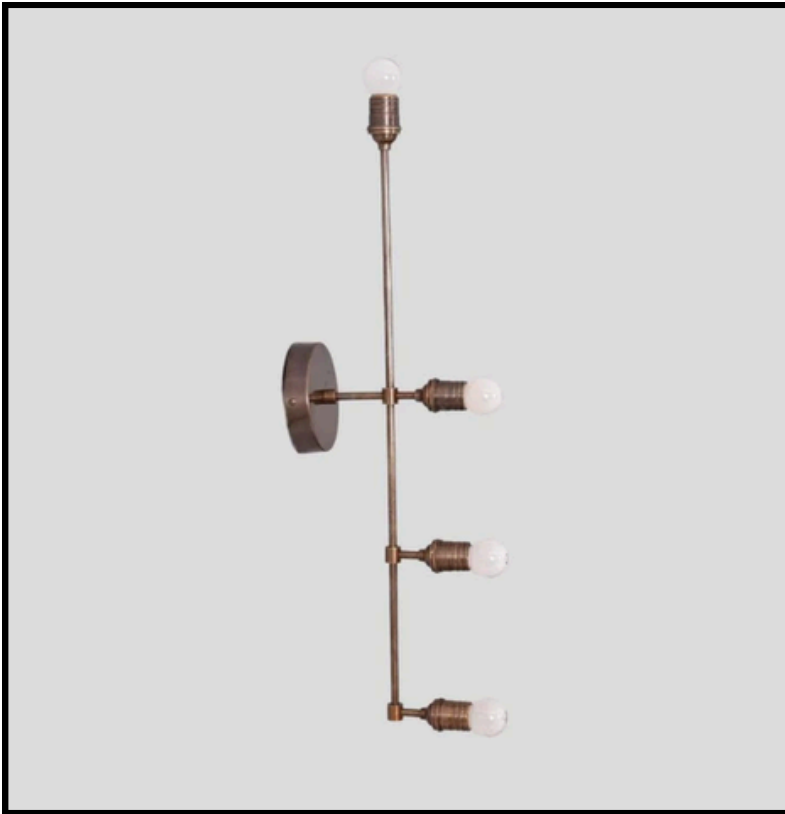

LightCove

4 LIGHT ANTIQUE BRASS WALL LIGHT

Antique Brass

MATERIAL	Pure Brass
FINISH SHOWN	Antique Brass
HEIGHT	15"(38.1cm)
WIDTH	3.5"(8.89cm)
DEPTH	5"(12.7cm)
BULB TYPE	E26 (US) / (E27 EU)
VOLTAGE	110-120V / 220-230V
MAX WATTAGE	50W (LED / Halogen)
DIMMABLE	With Dimmable Bulbs
BULB INCLUDED	No
IP RATING	IP20
LIGHT DIRECTION	Ambient/Upward
MOUNTING	Hardwired
MOUNT TYPE	Wall Mounted

Available Finishes :

- Polished Brass
- Brushed Brass
- Brushed Chrome
- Polished Chrome
- Matt Black
- Antique Black
- Antique Brass
- Raw Brass
- Blackened Brass

Product Notes :

1) Bulbs are not included. 2) Each LightCove fixture is handcrafted, making every piece unique. 3) Custom finishes and sizes available upon request. 4) All items are made to order, standard production time applies. 5) Visit [LightCove](https://www.lightcove.com) product care and warranty information

LightCove
Handcrafted Brass Lighting