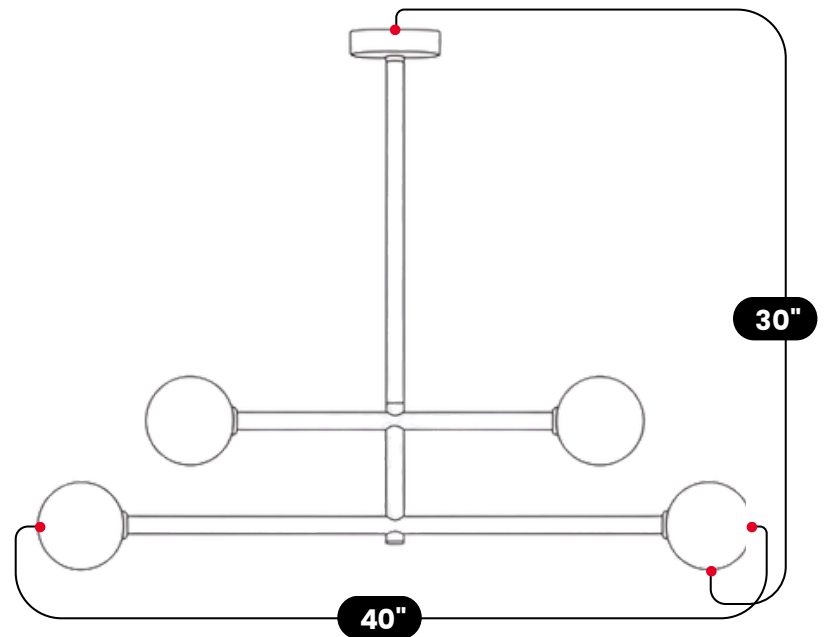

LightCove

4 LIGHT BRASS GLOBE CHANDELIER

Antique Brass

MATERIAL	Pure Brass / Premium Glass
GLOBE DIAMETER	4" (10 cm)
HEIGHT	30" (76.2 cm)
WIDTH	40" (101,6 cm)
DEPTH	40" (101,6 cm)
BLACKPLATE DIAMETER	5" (12,7 cm)
BULB TYPE	4x G9 Candelabra
VOLTAGE	110-120V / 220-230V
MAX WATTAGE	75W (LED / Incandescent)
DIMMABLE	With Dimmable G9 Bulbs
BULB INCLUDED	No
IP RATING	IP20
LIGHT DIRECTION	Diffused / Ambient
MOUNTING	Hardwired
MOUNT TYPE	Ceiling Mounted