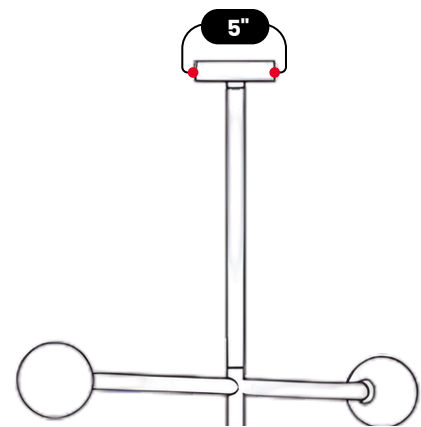

LightCove

4 LIGHT BRASS GLOBE CHANDELIER

Antique Brass

MATERIAL	Pure Brass / Premium Glass
GLOBE DIAMETER	4" (10 cm)
HEIGHT	30" (76.2 cm)
WIDTH	40" (101,6 cm)
DEPTH	40" (101,6 cm)
BLACKPLATE DIAMETER	5" (12,7 cm)
BULB TYPE	4x G9 Candelabra
VOLTAGE	110-120V / 220-230V
MAX WATTAGE	75W (LED / Incandescent)
DIMMABLE	With Dimmable G9 Bulbs
BULB INCLUDED	No
IP RATING	IP20
LIGHT DIRECTION	Diffused / Ambient
MOUNTING	Hardwired
MOUNT TYPE	Ceiling Mounted