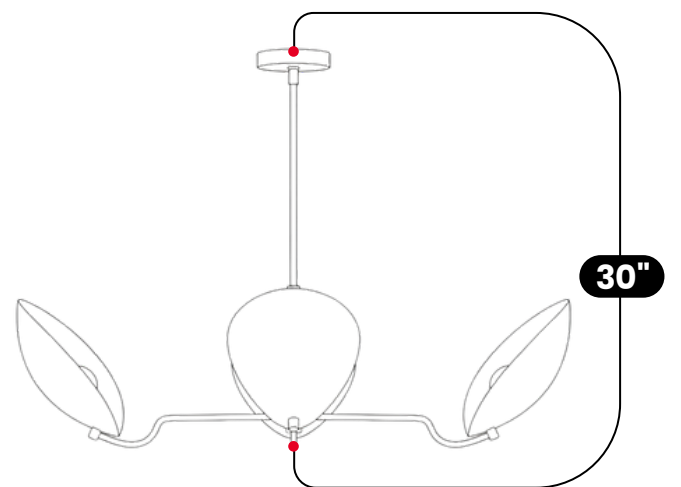

LightCove

4 LIGHT BRASS SPUTNIK CHANDELIER

Antique Brass

MATERIAL	Pure Brass
FINISH SHOWN	Antique Brass
HEIGHT	30" (76cm)
WIDTH	40" (102cm)
DEPTH	40" (102cm)
BLACKPLATE DIAMETER	5" (12.7cm)
BULB TYPE	1x E26 (US) / E27 (EU)
VOLTAGE	110-120V / 220-230V
MAX WATTAGE	50W (LED / Halogen)
DIMMABLE	With Dimmable Bulbs
BULB INCLUDED	No
IP RATING	IP20
LIGHT DIRECTION	Multi Directional
MOUNTING	Hardwired
MOUNT TYPE	Ceiling Mounted