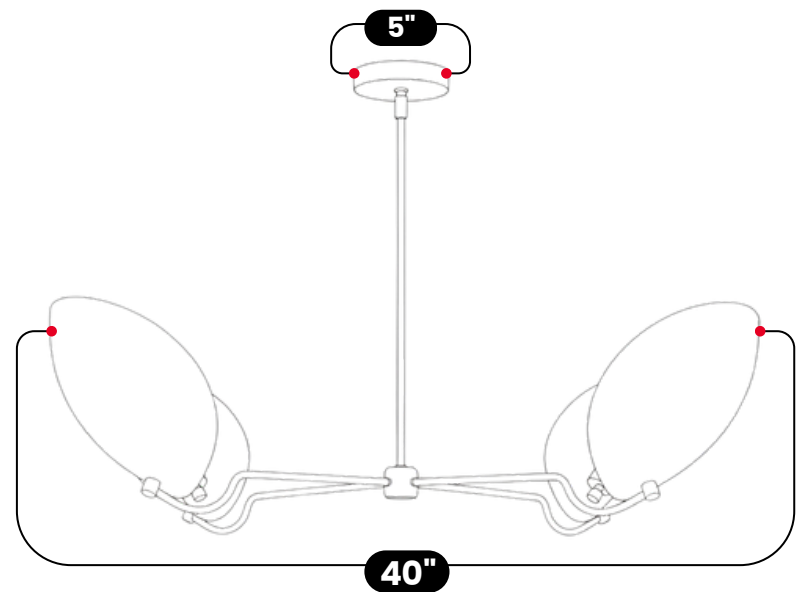

LightCove

4 LIGHT BRASS SPUTNIK CHANDELIER

Antique Brass

MATERIAL	Pure Brass
FINISH SHOWN	Antique Brass
HEIGHT	30" (76cm)
WIDTH	40" (102cm)
DEPTH	40" (102cm)
BLACKPLATE DIAMETER	5" (12.7cm)
BULB TYPE	1x E26 (US) / E27 (EU)
VOLTAGE	110-120V / 220-230V
MAX WATTAGE	50W (LED / Halogen)
DIMMABLE	With Dimmable Bulbs
BULB INCLUDED	No
IP RATING	IP20
LIGHT DIRECTION	Multi Directional
MOUNTING	Hardwired
MOUNT TYPE	Ceiling Mounted