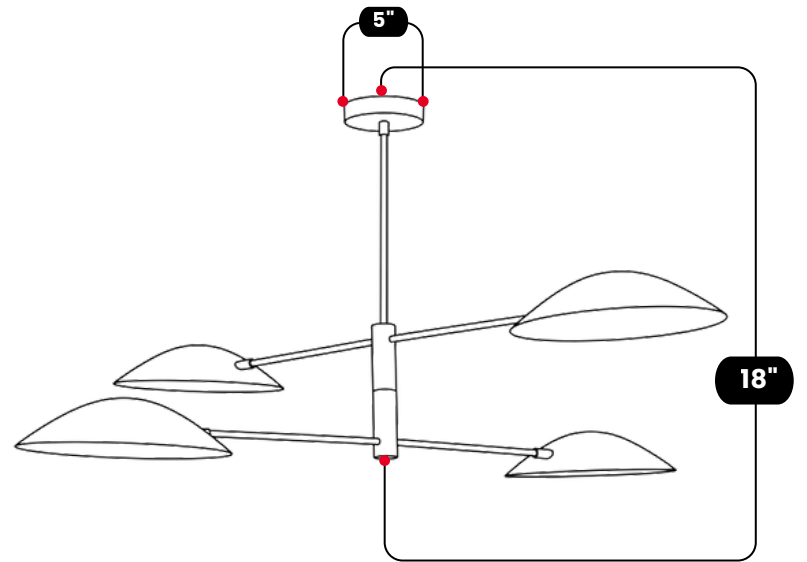

LightCove

4 LINEAR BLACK SHADE CEILING LIGHT

Raw Brass

MATERIAL	Pure Brass, Metal
FINISH SHOWN	Raw Brass Rod / Matt Black Shade
HEIGHT	18"(45.72cm)
WIDTH	48"(121.92cm)
DEPTH	48"(121.92cm)
BACKPLATE DIAMETER	5"(12.7cm)
BULB TYPE	E12 (US) / E14 (EU)
VOLTAGE	110-120V / 220-230V
MAX WATTAGE	75W (LED / Halogen)
DIMMABLE	With Dimmable Bulbs
BULB INCLUDED	No
IP RATING	IP20
LIGHT DIRECTION	Uplight/Downlight
MOUNTING	Hardwired
MOUNT TYPE	Ceiling Mounted