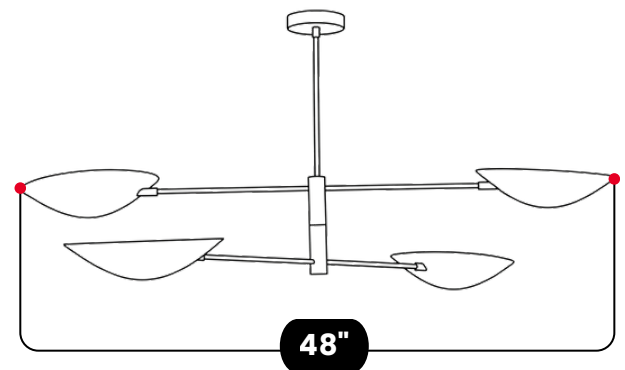

LightCove

4 LINEAR BLACK SHADE CEILING LIGHT

Raw Brass

MATERIAL	Pure Brass, Metal
FINISH SHOWN	Raw Brass Rod / Matt Black Shade
HEIGHT	18"(45.72cm)
WIDTH	48"(121.92cm)
DEPTH	48"(121.92cm)
BACKPLATE DIAMETER	5"(12.7cm)
BULB TYPE	E12 (US) / E14 (EU)
VOLTAGE	110-120V / 220-230V
MAX WATTAGE	75W (LED / Halogen)
DIMMABLE	With Dimmable Bulbs
BULB INCLUDED	No
IP RATING	IP20
LIGHT DIRECTION	Uplight/Downlight
MOUNTING	Hardwired
MOUNT TYPE	Ceiling Mounted