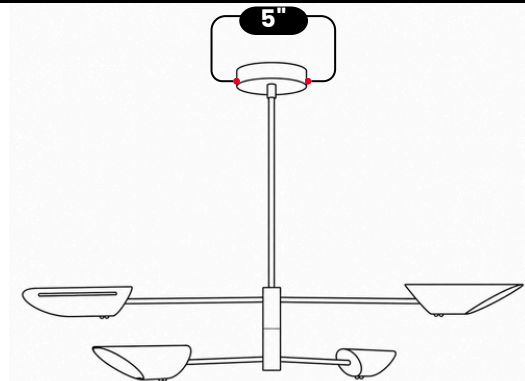

LightCove

4 LIGHT LINEAR BRASS CHANDELIER

Raw Brass & Matt Black

MATERIAL	Pure Brass
FINISH SHOWN	Raw Brass & Matt Black
HEIGHT	25"(50.8cm)
WIDTH	47"(111.76cm)
DEPTH	47"(30.48cm)
BULB TYPE	E12(US) / E14(EU)
VOLTAGE	110-120V / 220-230V
MAX WATTAGE	50W (LED / Halogen)
DIMMABLE	With Dimmable Bulbs
BULB INCLUDED	No
IP RATING	IP20
LIGHT DIRECTION	Ambient
MOUNTING	Hardwired
MOUNT TYPE	Ceiling Mounted