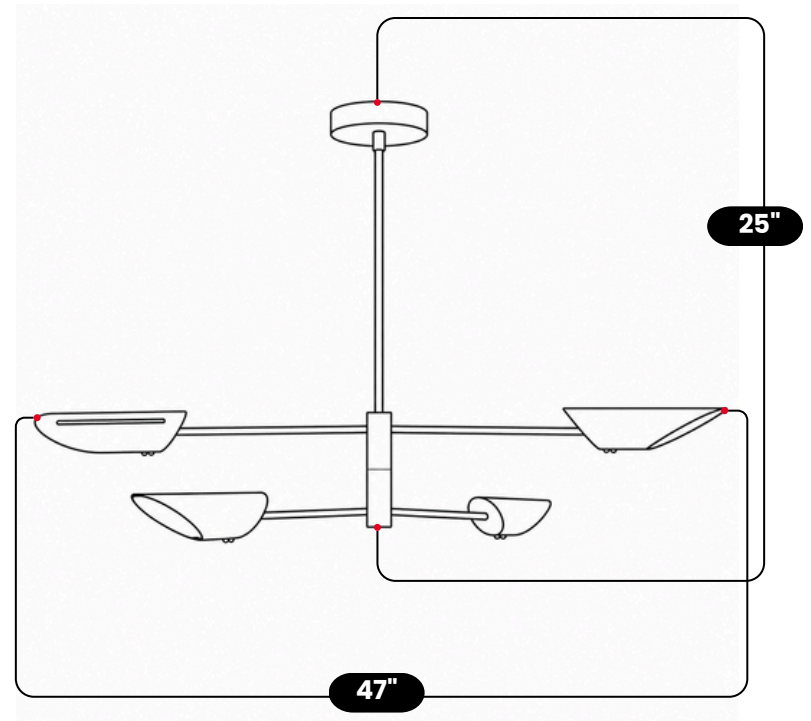

LightCove

4 LIGHT LINEAR BRASS CHANDELIER

Raw Brass & Matt Black

MATERIAL	Pure Brass
FINISH SHOWN	Raw Brass & Matt Black
HEIGHT	25"(50.8cm)
WIDTH	47"(111.76cm)
DEPTH	47"(30.48cm)
BULB TYPE	E12(US) / E14(EU)
VOLTAGE	110-120V / 220-230V
MAX WATTAGE	50W (LED / Halogen)
DIMMABLE	With Dimmable Bulbs
BULB INCLUDED	No
IP RATING	IP20
LIGHT DIRECTION	Ambient
MOUNTING	Hardwired
MOUNT TYPE	Ceiling Mounted