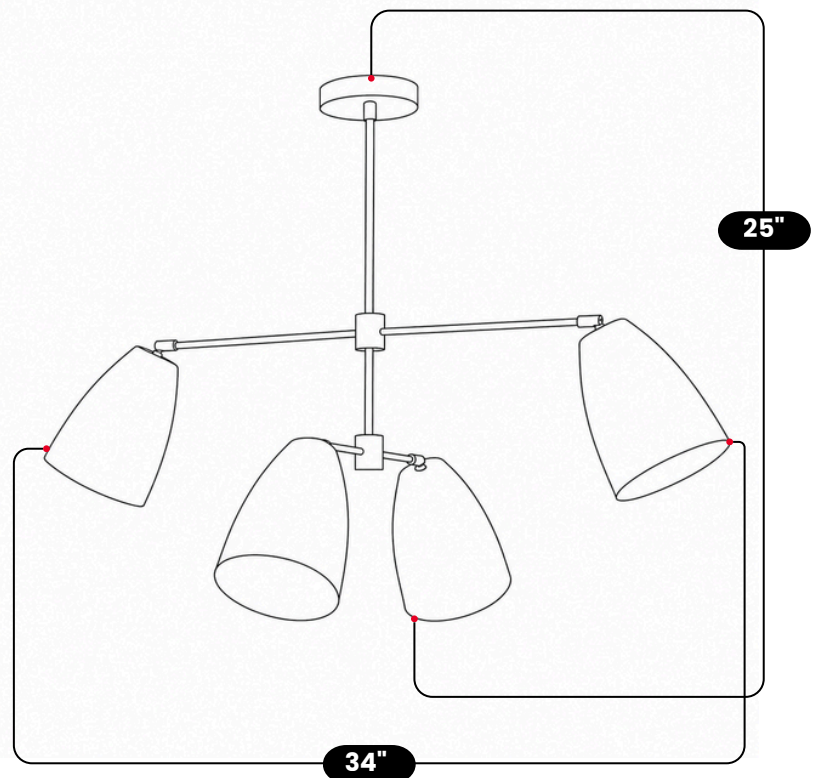

LightCove

4 MATT BLACK SHADE CEILING LIGHT

Raw Brass & Matt black

MATERIAL	Pure Brass
FINISH SHOWN	Raw Brass & Matt Black
HEIGHT	25"(63.5cm)
WIDTH	34"(86.36cm)
DEPTH	34"(86.36cm)
BULB TYPE	E26(US) / E27(EU)
VOLTAGE	110-120V / 220-230V
MAX WATTAGE	50W (LED / Halogen)
DIMMABLE	With Dimmable Bulbs
BULB INCLUDED	No
IP RATING	IP20
LIGHT DIRECTION	Downward
MOUNTING	Hardwired
MOUNT TYPE	Ceiling Mounted