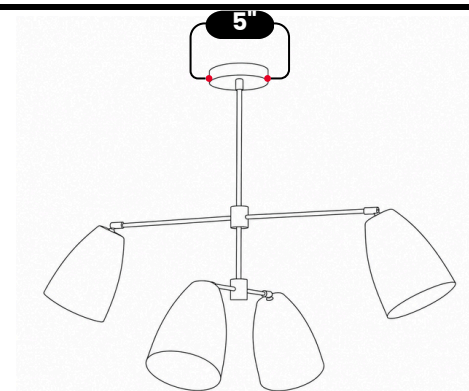

LightCove

4 MATT BLACK SHADE CEILING LIGHT

Raw Brass & Matt black

MATERIAL	Pure Brass
FINISH SHOWN	Raw Brass & Matt Black
HEIGHT	25"(63.5cm)
WIDTH	34"(86.36cm)
DEPTH	34"(86.36cm)
BULB TYPE	E26(US) / E27(EU)
VOLTAGE	110-120V / 220-230V
MAX WATTAGE	50W (LED / Halogen)
DIMMABLE	With Dimmable Bulbs
BULB INCLUDED	No
IP RATING	IP20
LIGHT DIRECTION	Downward
MOUNTING	Hardwired
MOUNT TYPE	Ceiling Mounted