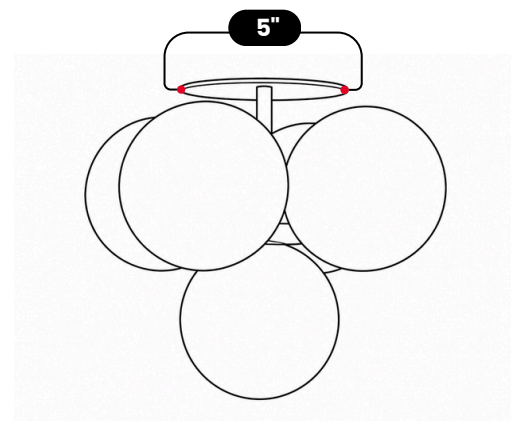

LightCove

5 BRASS GLOBE FLUSH MOUNT

Matt Black

| | |
|-----------------|----------------------------|
| MATERIAL | Pure Brass / Premium Glass |
| MOUNT TYPE | Flush Mounted |
| FINISH SHOWN | Matt Black |
| HEIGHT | 12" (30.48cm) |
| WIDTH | 11" (27.94cm) |
| DEPTH | 11" (27.94cm) |
| BULB TYPE | G9 |
| VOLTAGE | 110-120V / 220-230V |
| MAX WATTAGE | 50W (LED / Halogen) |
| DIMMABLE | With Dimmable Dimmer |
| BULB INCLUDED | No |
| IP RATING | IP20 |
| LIGHT DIRECTION | Downward |
| MOUNTING | Hardwired |