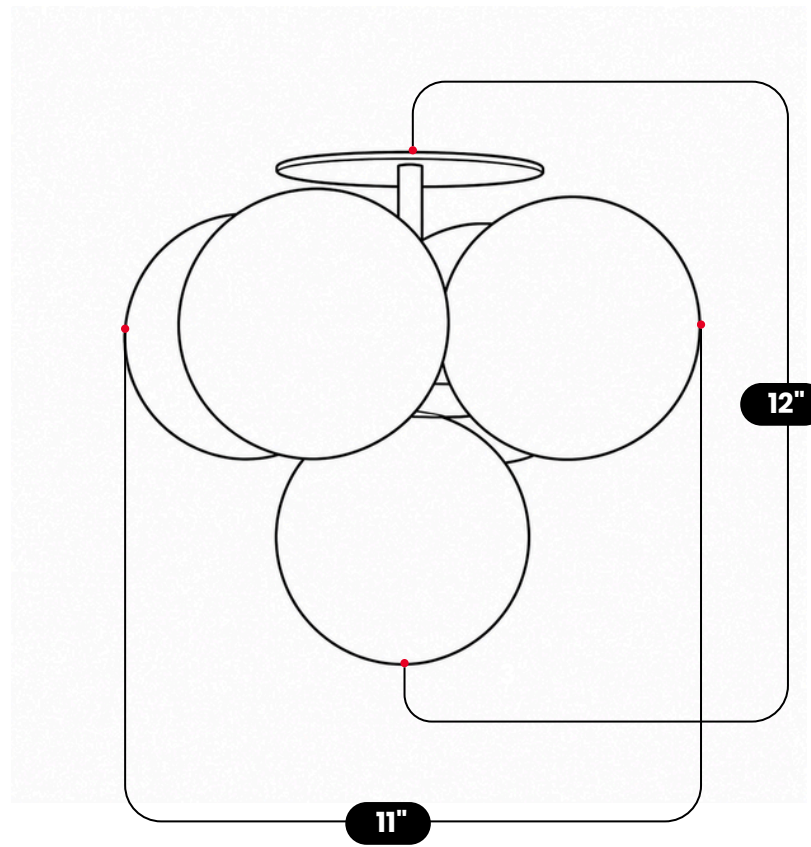

LightCove

5 BRASS GLOBE FLUSH MOUNT

Matt Black

| | |
|-----------------|----------------------------|
| MATERIAL | Pure Brass / Premium Glass |
| MOUNT TYPE | Flush Mounted |
| FINISH SHOWN | Matt Black |
| HEIGHT | 12" (30.48cm) |
| WIDTH | 11" (27.94cm) |
| DEPTH | 11" (27.94cm) |
| BULB TYPE | G9 |
| VOLTAGE | 110-120V / 220-230V |
| MAX WATTAGE | 50W (LED / Halogen) |
| DIMMABLE | With Dimmable Dimmer |
| BULB INCLUDED | No |
| IP RATING | IP20 |
| LIGHT DIRECTION | Downward |
| MOUNTING | Hardwired |