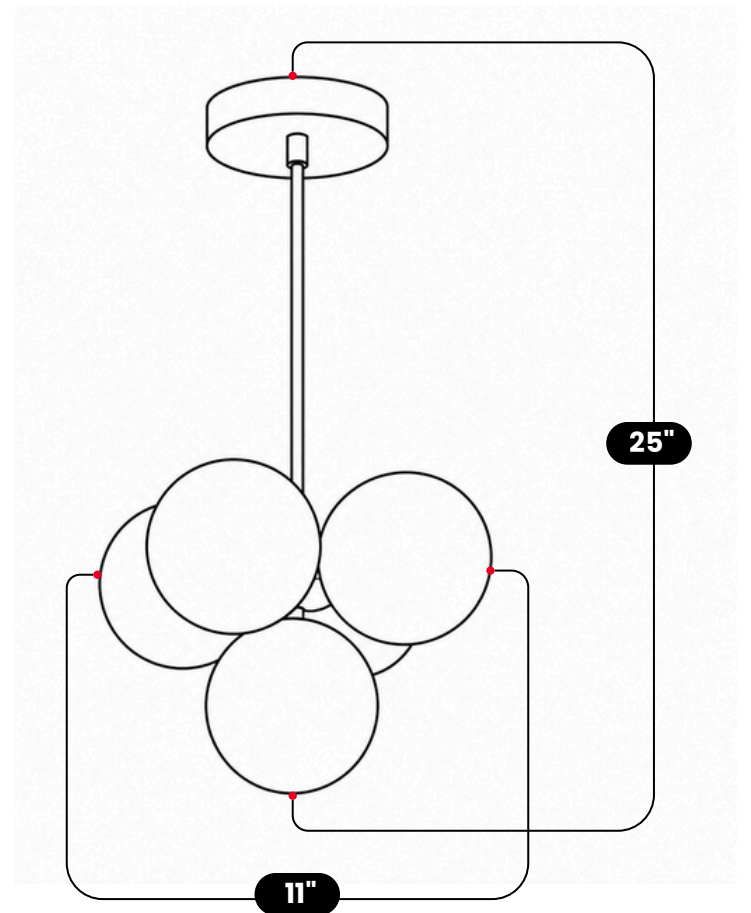

LightCove

5 GLASS GLOBE CEILING LIGHT

Matt Black

MATERIAL	Pure Brass / Premium Glass
MOUNT TYPE	Ceiling Mounted
FINISH SHOWN	Matt Black
HEIGHT	25" (63.5cm)
WIDTH	11" (27.94cm)
DEPTH	11" (27.94cm)
BULB TYPE	G9
VOLTAGE	110-120V / 220-230V
MAX WATTAGE	50W (LED / Halogen)
DIMMABLE	With Dimmable Dimmer
BULB INCLUDED	No
IP RATING	IP20
LIGHT DIRECTION	Downward
MOUNTING	Hardwired