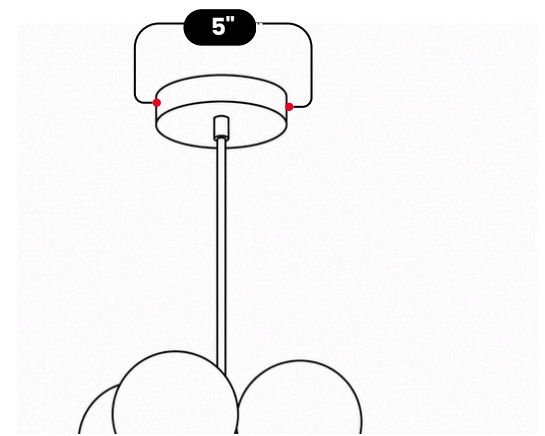

LightCove

5 GLASS GLOBE CEILING LIGHT

Matt Black

MATERIAL	Pure Brass / Premium Glass
MOUNT TYPE	Ceiling Mounted
FINISH SHOWN	Matt Black
HEIGHT	25" (63.5cm)
WIDTH	11" (27.94cm)
DEPTH	11" (27.94cm)
BULB TYPE	G9
VOLTAGE	110-120V / 220-230V
MAX WATTAGE	50W (LED / Halogen)
DIMMABLE	With Dimmable Dimmer
BULB INCLUDED	No
IP RATING	IP20
LIGHT DIRECTION	Downward
MOUNTING	Hardwired