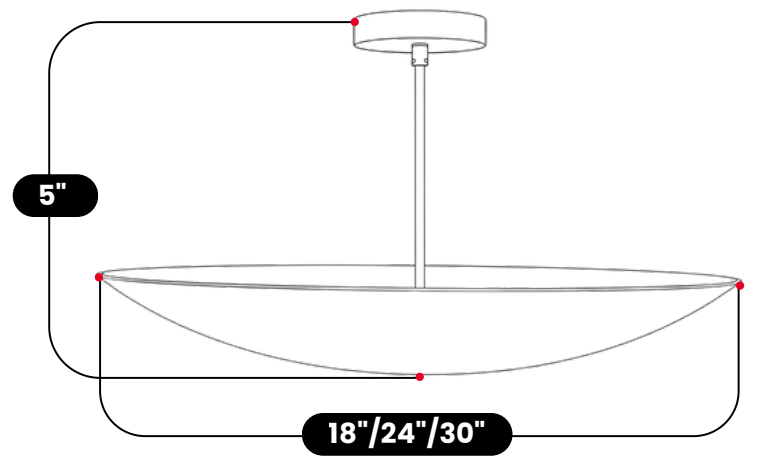

LightCove

6 LIGHT BRASS DOME CEILING LIGHT

Antique Brass

MATERIAL	Pure Brass
MOUNT TYPE	Ceiling Mounted
AVAILABLE HEIGHT	18" / 24" / 30"
OVERALL HEIGHT	15" (38cm)
BACKPLATE DIAMETER	5" (12.7cm)
RECOMMENDED BULB	7-15W
BULB TYPE	6x E12 (US) / E14 (EU)
VOLTAGE	110-120V / 220-230V
MAX WATTAGE	50W (LED / Incandescent)
DIMMABLE	With Dimmable Dimmer
BULB INCLUDED	No
IP RATING	IP20
LIGHT DIRECTION	Downward
MOUNTING	Hardwired