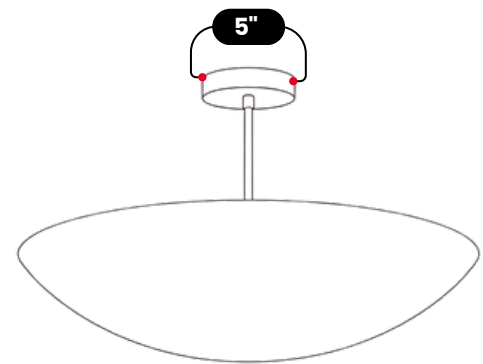

LightCove

6 LIGHT BRASS DOME CEILING LIGHT

Antique Brass

MATERIAL	Pure Brass
MOUNT TYPE	Ceiling Mounted
AVAILABLE HEIGHT	18" / 24" / 30"
OVERALL HEIGHT	15" (38cm)
BACKPLATE DIAMETER	5" (12.7cm)
RECOMMENDED BULB	7-15W
BULB TYPE	6x E12 (US) / E14 (EU)
VOLTAGE	110-120V / 220-230V
MAX WATTAGE	50W (LED / Incandescent)
DIMMABLE	With Dimmable Dimmer
BULB INCLUDED	No
IP RATING	IP20
LIGHT DIRECTION	Downward
MOUNTING	Hardwired