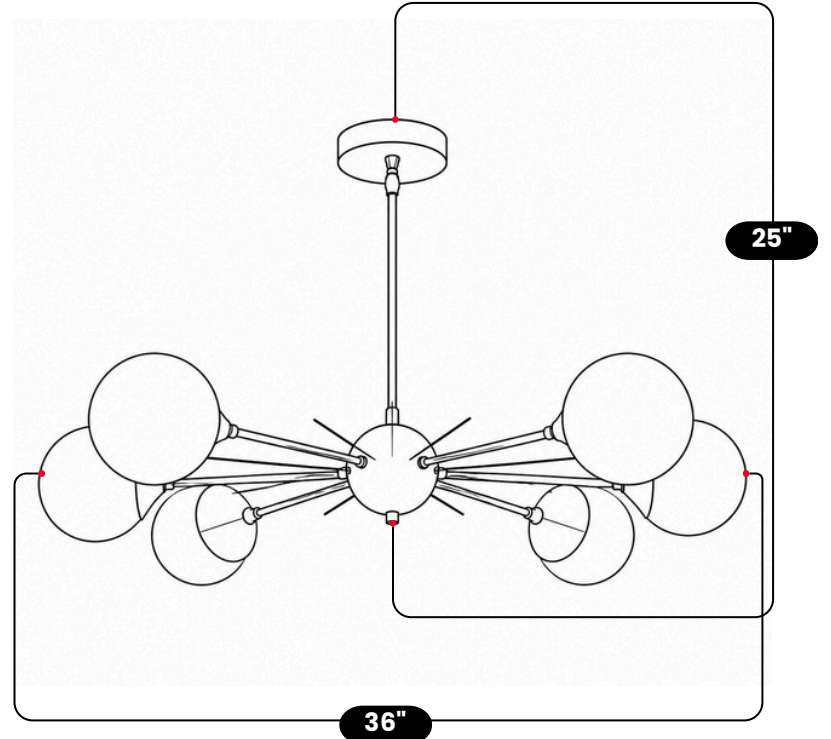

## 6 LIGHT BRASS GLOBE CHANDELIER

Antique Brass

MATERIAL	Pure Brass
FINISH SHOWN	Antique Brass
HEIGHT	25"(63.5cm)
WIDTH	36"(91.44cm)
DEPTH	36"(91.44cm)
BULB TYPE	E12(US) / E14(EU)
VOLTAGE	110-120V / 220-230V
MAX WATTAGE	50W (LED / Halogen)
DIMMABLE	With Dimmable Bulbs
BULB INCLUDED	No
IP RATING	IP20
LIGHT DIRECTION	Ambient
MOUNTING	Hardwired
MOUNT TYPE	Ceiling Mounted