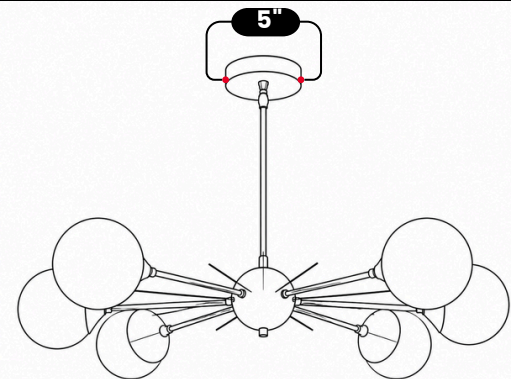

## 6 LIGHT BRASS GLOBE CHANDELIER

Antique Brass

MATERIAL	Pure Brass
FINISH SHOWN	Antique Brass
HEIGHT	25"(63.5cm)
WIDTH	36"(91.44cm)
DEPTH	36"(91.44cm)
BULB TYPE	E12(US) / E14(EU)
VOLTAGE	110-120V / 220-230V
MAX WATTAGE	50W (LED / Halogen)
DIMMABLE	With Dimmable Bulbs
BULB INCLUDED	No
IP RATING	IP20
LIGHT DIRECTION	Ambient
MOUNTING	Hardwired
MOUNT TYPE	Ceiling Mounted