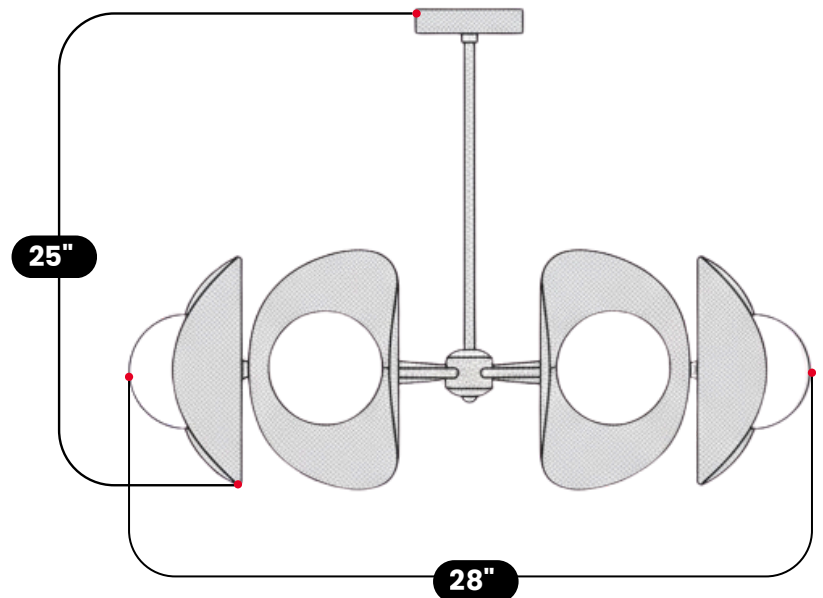

LightCove

6 LIGHT BRASS CHANDELIER

Antique Brass

MATERIAL	Pure Brass
MOUNT TYPE	Ceiling Mounted
HEIGHT	25" (63,5 cm)
WIDTH	28" (71 cm)
DEPTH	28" (71 cm)
GLOBE DIAMETER	4" Milky White
BULB TYPE	6x E12 (US) / E14 (EU)
VOLTAGE	110-120V / 220-230V
MAX WATTAGE	75W (LED / Incandescent)
DIMMABLE	With Dimmable Dimmer
BULB INCLUDED	No
IP RATING	IP20
LIGHT DIRECTION	Multi-directional
MOUNTING	Hardwired