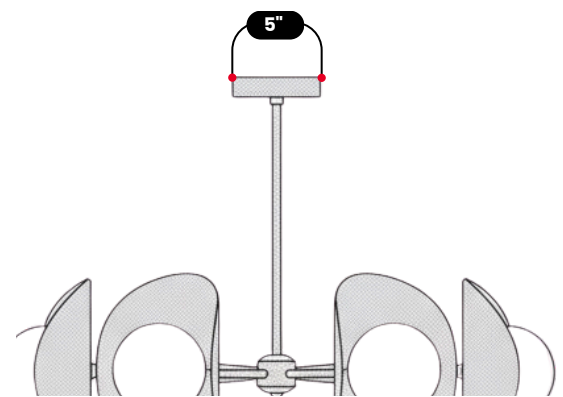

LightCove

6 LIGHT BRASS CHANDELIER

Antique Brass

MATERIAL	Pure Brass
MOUNT TYPE	Ceiling Mounted
HEIGHT	25" (63,5 cm)
WIDTH	28" (71 cm)
DEPTH	28" (71 cm)
GLOBE DIAMETER	4" Milky White
BULB TYPE	6x E12 (US) / E14 (EU)
VOLTAGE	110-120V / 220-230V
MAX WATTAGE	75W (LED / Incandescent)
DIMMABLE	With Dimmable Dimmer
BULB INCLUDED	No
IP RATING	IP20
LIGHT DIRECTION	Multi-directional
MOUNTING	Hardwired