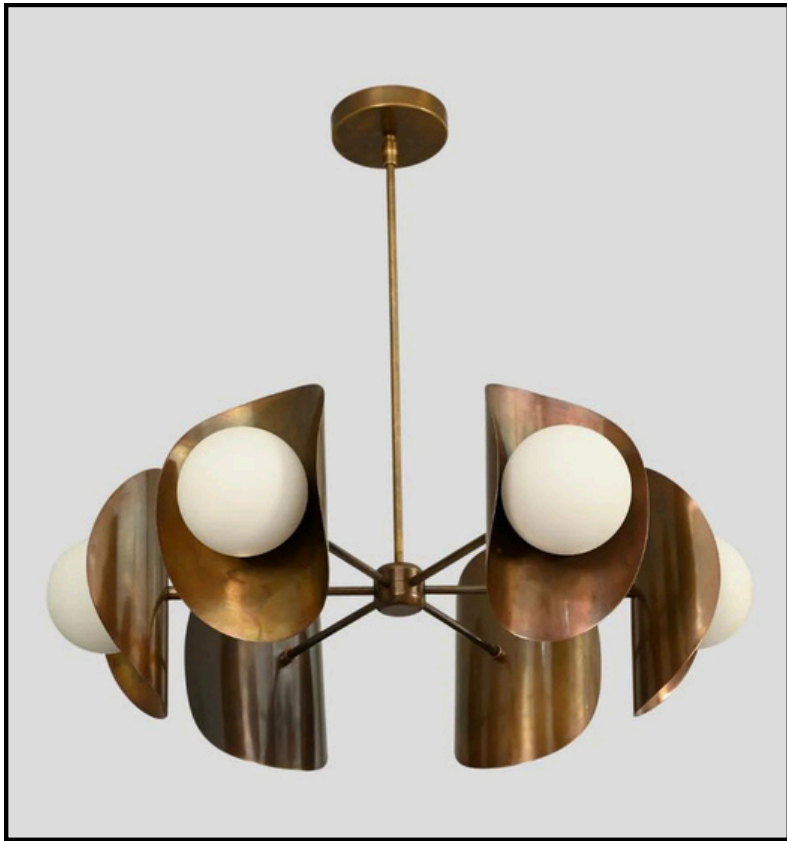

LightCove

6 LIGHT BRASS CHANDELIER

Antique Brass

MATERIAL	Pure Brass
MOUNT TYPE	Ceiling Mounted
HEIGHT	25" (63,5 cm)
WIDTH	28" (71 cm)
DEPTH	28" (71 cm)
GLOBE DIAMETER	4" Milky White
BULB TYPE	6x E12 (US) / E14 (EU)
VOLTAGE	110-120V / 220-230V
MAX WATTAGE	75W (LED / Incandescent)
DIMMABLE	With Dimmable Dimmer
BULB INCLUDED	No
IP RATING	IP20
LIGHT DIRECTION	Multi-directional
MOUNTING	Hardwired

Available Finishes :

- Polished Brass
- Brushed Brass
- Brushed Chrome
- Polished Chrome
- Matt Black
- Antique Black
- Antique Brass
- Raw Brass
- Blackened Brass

Product Notes :

1) Bulbs are not included. 2) Each LightCove fixture is handcrafted, making every piece unique. 3) Custom finishes and sizes available upon request. 4) All items are made to order, standard production time applies. 5) Visit [LightCove](https://www.lightcove.com) product care and warranty information