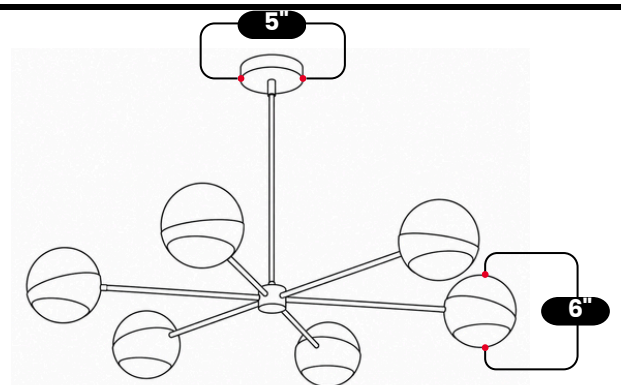

LightCove

6 LIGHT GLOBE SPUTNIK CHANDELIER

Raw Brass

MATERIAL	Pure Brass
FINISH SHOWN	Raw Brass
HEIGHT	20"(50.8cm)
WIDTH	40"(101.6cm)
DEPTH	40"(101.6cm)
GLOBE DIAMETER	6"(15.24cm)
BULB TYPE	E12(US) / E14(EU)
VOLTAGE	110-120V / 220-230V
MAX WATTAGE	50W (LED / Halogen)
DIMMABLE	With Dimmable Bulbs
BULB INCLUDED	No
IP RATING	IP20
LIGHT DIRECTION	Ambient
MOUNTING	Hardwired
MOUNT TYPE	Ceiling Mounted