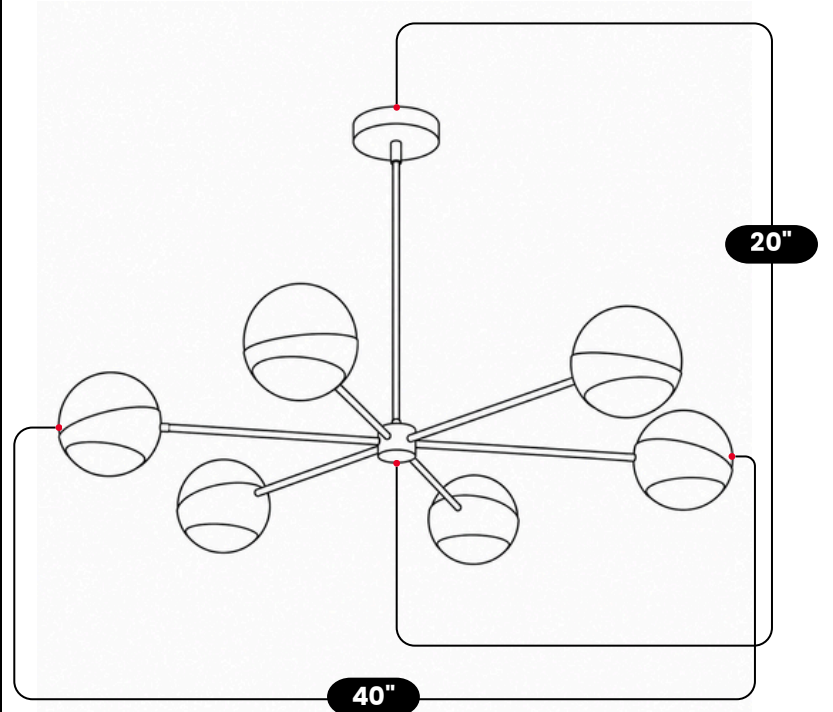

LightCove

6 LIGHT GLOBE SPUTNIK CHANDELIER

Raw Brass

MATERIAL	Pure Brass
FINISH SHOWN	Raw Brass
HEIGHT	20"(50.8cm)
WIDTH	40"(101.6cm)
DEPTH	40"(101.6cm)
GLOBE DIAMETER	6"(15.24cm)
BULB TYPE	E12(US) / E14(EU)
VOLTAGE	110-120V / 220-230V
MAX WATTAGE	50W (LED / Halogen)
DIMMABLE	With Dimmable Bulbs
BULB INCLUDED	No
IP RATING	IP20
LIGHT DIRECTION	Ambient
MOUNTING	Hardwired
MOUNT TYPE	Ceiling Mounted