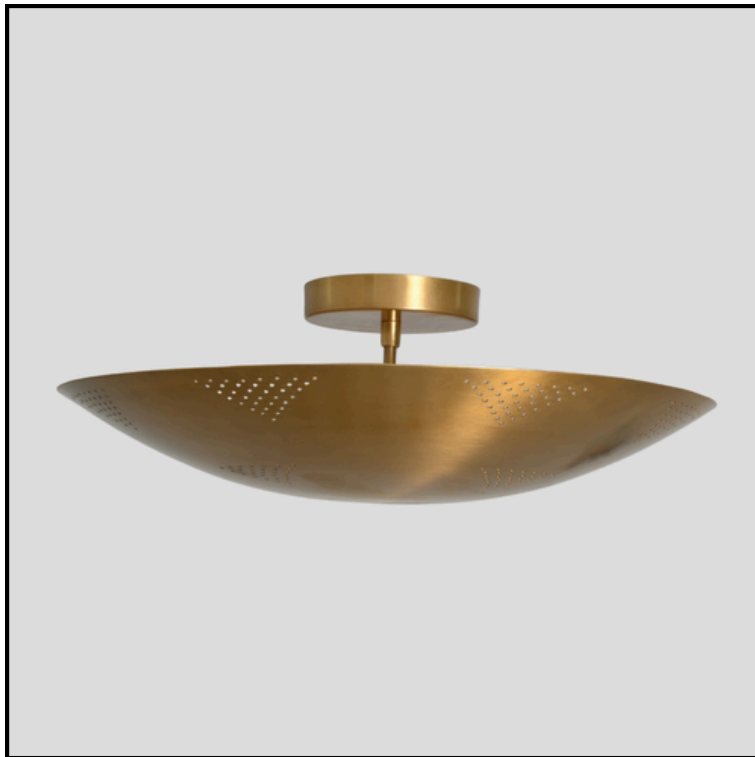

LightCove

6 LIGHT MODERN PERFORATED BRASS DOME CHANDELIER

Raw Brass

MATERIAL	Pure Brass
FINISH SHOWN	Raw Brass
HEIGHT	7"(17.78cm)
WIDTH	18" / 24" / 30"
BULB REQUIRED	6 Bulbs
BACKPLATE DIAMETER	5"(12.7cm)
BULB TYPE	E12 (US) / E14 (EU)
VOLTAGE	110-120V / 220-230V
MAX WATTAGE	50W (LED / Halogen)
DIMMABLE	With Dimmable Bulbs
BULB INCLUDED	No
IP RATING	IP20
LIGHT DIRECTION	Uplight
MOUNTING	Hardwired
MOUNT TYPE	Ceiling Mounted

Available Finishes :

- Polished Brass 
- Brushed Brass 
- Brushed Chrome 
- Polished Chrome 
- Matt Black 
- Antique Black 
- Antique Brass 
- Raw Brass 
- Blackened Brass 

Product Notes :

1) Bulbs are not included. 2) Each LightCove fixture is handcrafted, making every piece unique. 3) Custom finishes and sizes available upon request. 4) All items are made to order, standard production time applies. 5) Visit [LightCove](https://www.lightcove.com) product care and warranty information