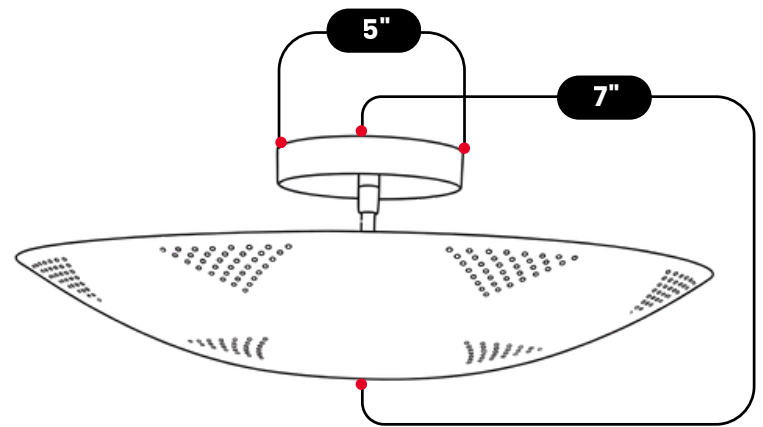

LightCove

6 LIGHT MODERN PERFORATED BRASS DOME CHANDELIER

Raw Brass

MATERIAL	Pure Brass
FINISH SHOWN	Raw Brass
HEIGHT	7"(17.78cm)
WIDTH	18" / 24" / 30"
BULB REQUIRED	6 Bulbs
BACKPLATE DIAMETER	5"(12.7cm)
BULB TYPE	E12 (US) / E14 (EU)
VOLTAGE	110-120V / 220-230V
MAX WATTAGE	50W (LED / Halogen)
DIMMABLE	With Dimmable Bulbs
BULB INCLUDED	No
IP RATING	IP20
LIGHT DIRECTION	Uplight
MOUNTING	Hardwired
MOUNT TYPE	Ceiling Mounted