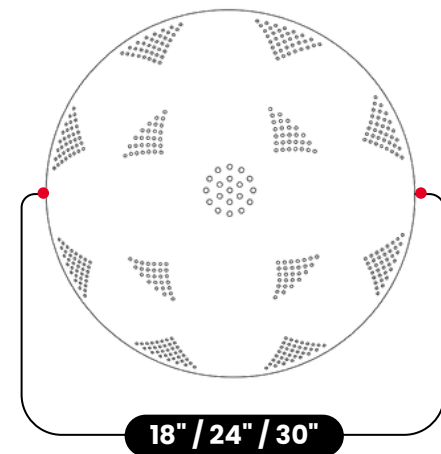

LightCove

6 LIGHT MODERN PERFORATED BRASS DOME CHANDELIER

Raw Brass

MATERIAL	Pure Brass
FINISH SHOWN	Raw Brass
HEIGHT	7"(17.78cm)
WIDTH	18" / 24" / 30"
BULB REQUIRED	6 Bulbs
BACKPLATE DIAMETER	5"(12.7cm)
BULB TYPE	E12 (US) / E14 (EU)
VOLTAGE	110-120V / 220-230V
MAX WATTAGE	50W (LED / Halogen)
DIMMABLE	With Dimmable Bulbs
BULB INCLUDED	No
IP RATING	IP20
LIGHT DIRECTION	Uplight
MOUNTING	Hardwired
MOUNT TYPE	Ceiling Mounted