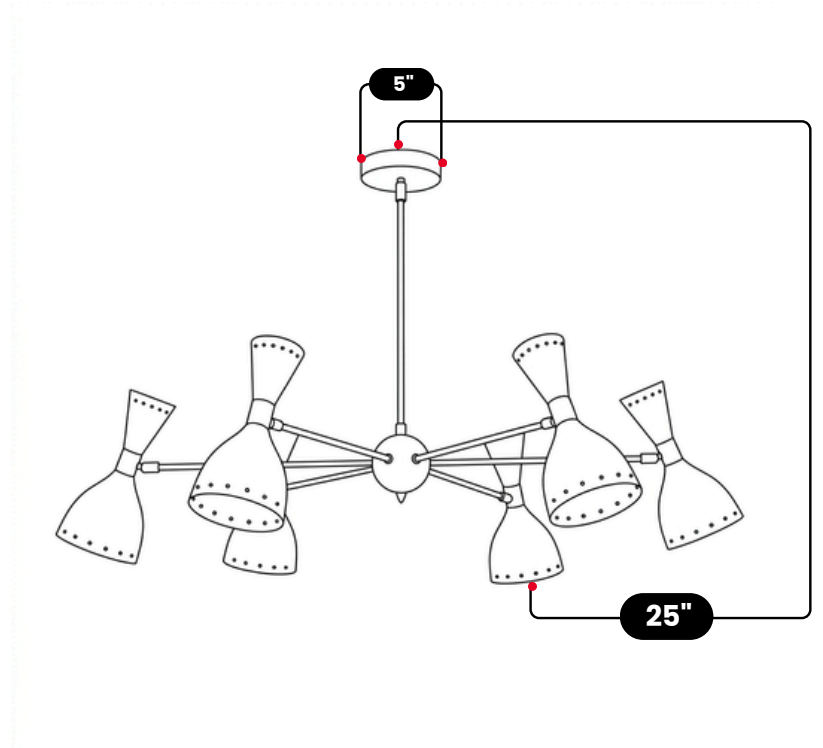

# LightCove

6 MODERN LIGHT PERFORATED CHANDELIER

Antique Brass

MATERIAL	Pure Brass
FINISH SHOWN	Antique Brass
HEIGHT	25"(63.5cm)
WIDTH	40"(101.6cm)
BULB REQUIRED	6 Bulbs
BACKPLATE DIAMETER	5"(12.7cm)
BULB TYPE	E26 (US) / E27 (EU)
VOLTAGE	110-120V / 220-230V
MAX WATTAGE	50W (LED / Halogen)
DIMMABLE	With Dimmable Bulbs
BULB INCLUDED	No
IP RATING	IP20
LIGHT DIRECTION	Multi-Directional / Ambient
MOUNTING	Hardwired
MOUNT TYPE	Ceiling Mounted