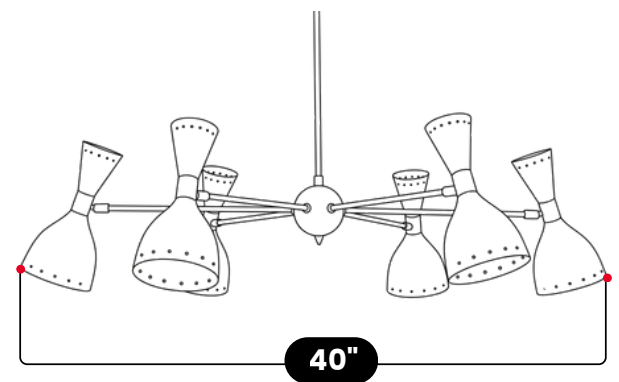

# LightCove

6 MODERN LIGHT PERFORATED CHANDELIER

Antique Brass

MATERIAL	Pure Brass
FINISH SHOWN	Antique Brass
HEIGHT	25"(63.5cm)
WIDTH	40"(101.6cm)
BULB REQUIRED	6 Bulbs
BACKPLATE DIAMETER	5"(12.7cm)
BULB TYPE	E26 (US) / E27 (EU)
VOLTAGE	110-120V / 220-230V
MAX WATTAGE	50W (LED / Halogen)
DIMMABLE	With Dimmable Bulbs
BULB INCLUDED	No
IP RATING	IP20
LIGHT DIRECTION	Multi-Directional / Ambient
MOUNTING	Hardwired
MOUNT TYPE	Ceiling Mounted