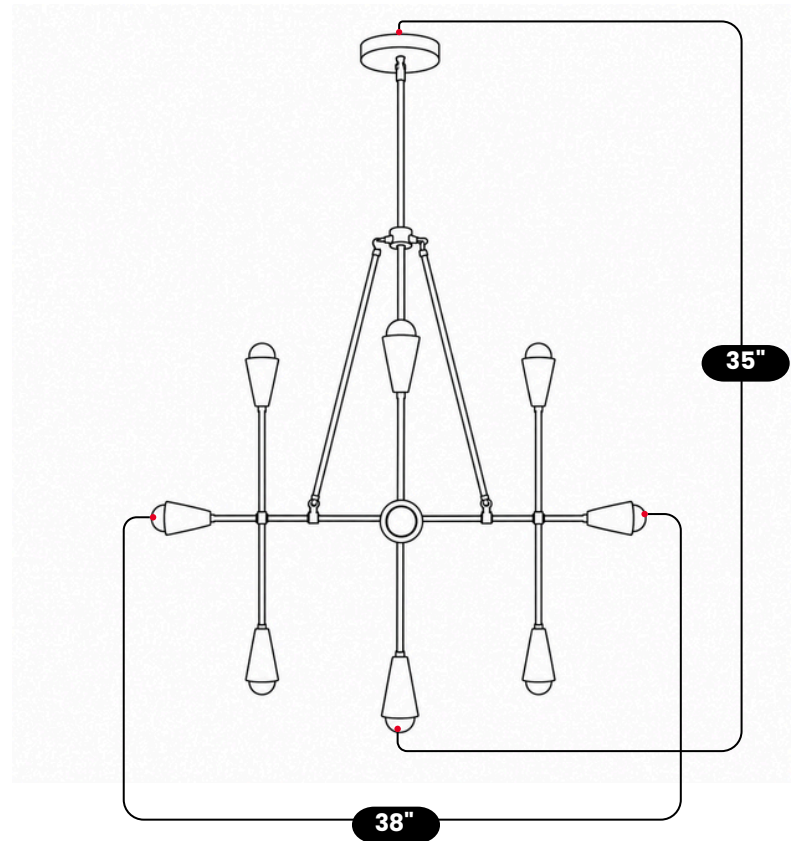

LightCove

9 LIGHTS MATT BLACK MODERN CHANDELIER

Matt Black

MATERIAL	Pure Brass
FINISH SHOWN	Matt Black
HEIGHT	35"(88.9cm)
DIAMETER	38"(96.52cm)
BULB TYPE	E26(US) / E27(EU)
VOLTAGE	110-120V / 220-230V
MAX WATTAGE	50W (LED / Halogen)
DIMMABLE	With Dimmable Bulbs
BULB INCLUDED	No
IP RATING	IP20
LIGHT DIRECTION	Downward
MOUNTING	Hardwired
MOUNT TYPE	Ceiling Mounted