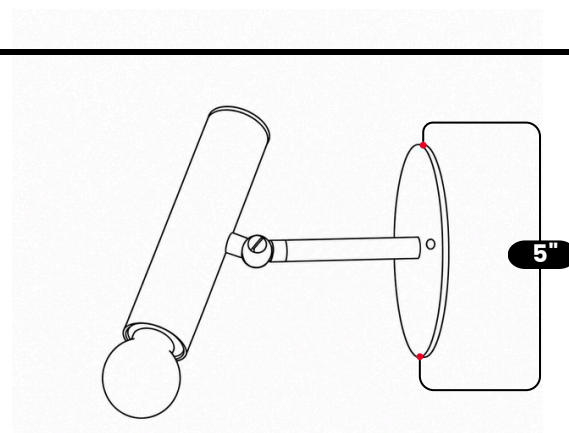

LightCove

ADJUSTABLE BRASS CYLINDER WALL SCONCE

Raw Brass

MATERIAL	Pure Brass
FINISH SHOWN	Raw Brass
HEIGHT	6"(15.24cm)
WIDTH	5"(12.7cm)
DEPTH	5"(12.7cm)
BULB TYPE	E12(US) / E14(EU)
VOLTAGE	110-120V / 220-230V
MAX WATTAGE	50W (LED / Halogen)
DIMMABLE	With Dimmable Bulbs
BULB INCLUDED	No
IP RATING	IP20
LIGHT DIRECTION	Downward
MOUNTING	Hardwired
MOUNT TYPE	Wall Mounted