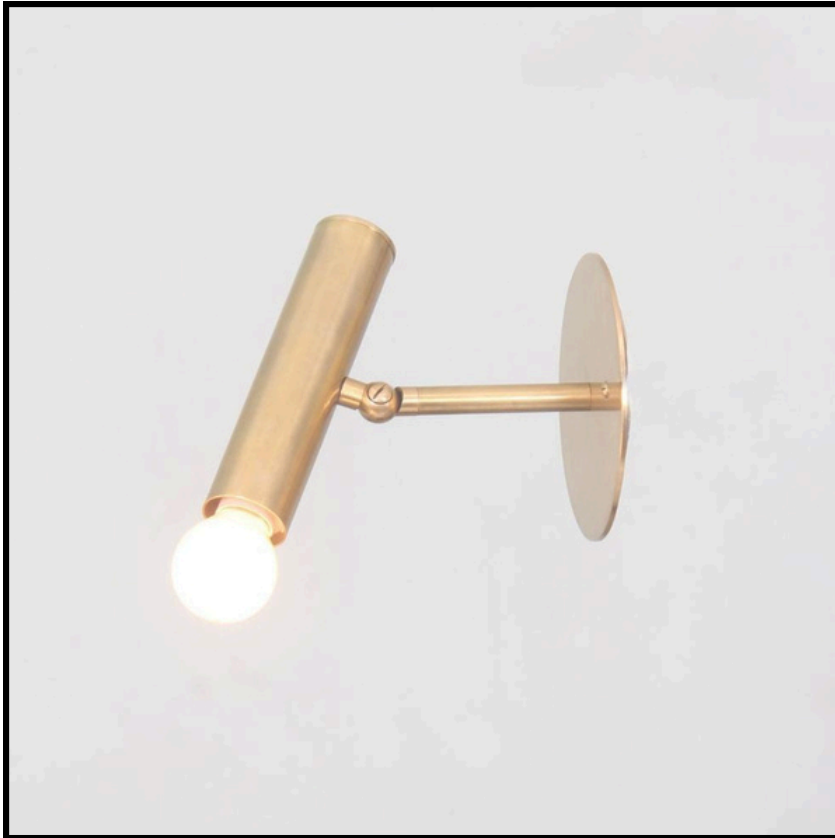

LightCove

ADJUSTABLE BRASS CYLINDER WALL SCONCE

Raw Brass

MATERIAL	Pure Brass
FINISH SHOWN	Raw Brass
HEIGHT	6"(15.24cm)
WIDTH	5"(12.7cm)
DEPTH	5"(12.7cm)
BULB TYPE	E12(US) / E14(EU)
VOLTAGE	110-120V / 220-230V
MAX WATTAGE	50W (LED / Halogen)
DIMMABLE	With Dimmable Bulbs
BULB INCLUDED	No
IP RATING	IP20
LIGHT DIRECTION	Downward
MOUNTING	Hardwired
MOUNT TYPE	Wall Mounted

Available Finishes :

- Polished Brass 
- Brushed Brass 
- Brushed Chrome 
- Polished Chrome 
- Matt Black 
- Antique Black 
- Antique Brass 
- Raw Brass 
- Blackened Brass 

Product Notes :

1) Bulbs are not included. 2) Each LightCove fixture is handcrafted, making every piece unique. 3) Custom finishes and sizes available upon request. 4) All items are made to order, standard production time applies. 5) Visit [LightCove](https://www.lightcove.com) product care and warranty information