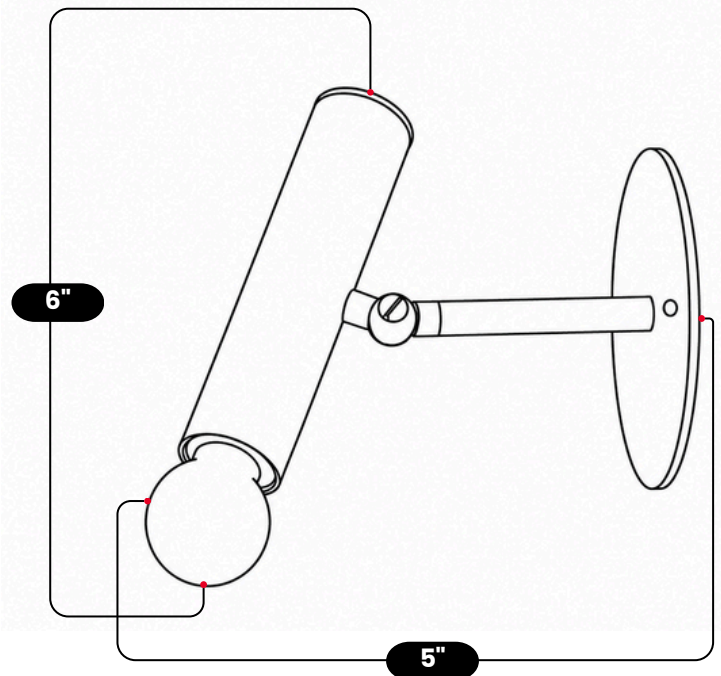

LightCove

ADJUSTABLE BRASS CYLINDER WALL SCONCE

Raw Brass

MATERIAL	Pure Brass
FINISH SHOWN	Raw Brass
HEIGHT	6"(15.24cm)
WIDTH	5"(12.7cm)
DEPTH	5"(12.7cm)
BULB TYPE	E12(US) / E14(EU)
VOLTAGE	110-120V / 220-230V
MAX WATTAGE	50W (LED / Halogen)
DIMMABLE	With Dimmable Bulbs
BULB INCLUDED	No
IP RATING	IP20
LIGHT DIRECTION	Downward
MOUNTING	Hardwired
MOUNT TYPE	Wall Mounted