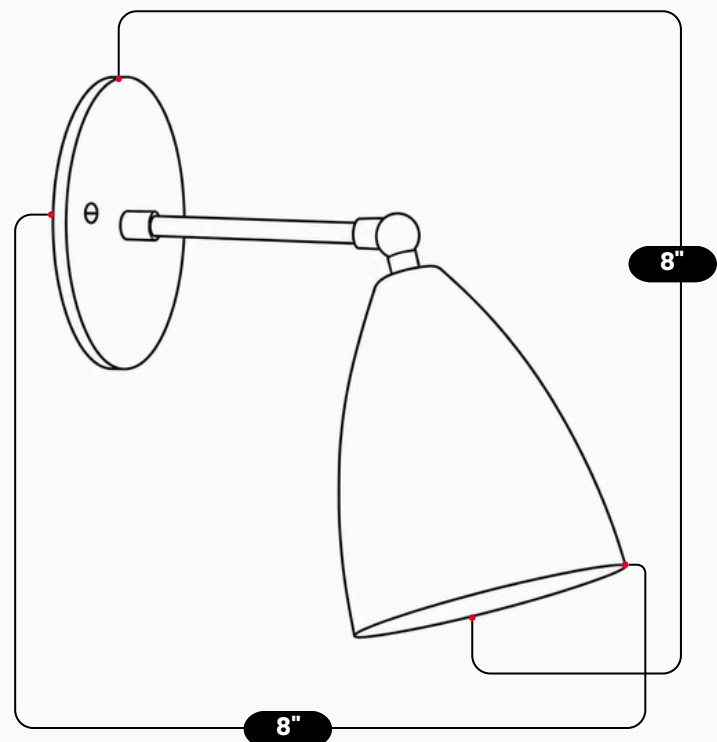

LightCove

ADJUSTABLE SHADE WALL SCONCE

Antique Brass

MATERIAL	Pure Brass
FINISH SHOWN	Antique Brass
HEIGHT	8"(20.2cm)
WIDTH	5"(12.7cm)
DEPTH	8"(20.2cm)
BULB TYPE	E12(US) / E14(EU)
VOLTAGE	110-120V / 220-230V
MAX WATTAGE	50W (LED / Halogen)
DIMMABLE	With Dimmable Bulbs
BULB INCLUDED	No
IP RATING	IP20
LIGHT DIRECTION	Downward
MOUNTING	Hardwired
MOUNT TYPE	Wall Mounted