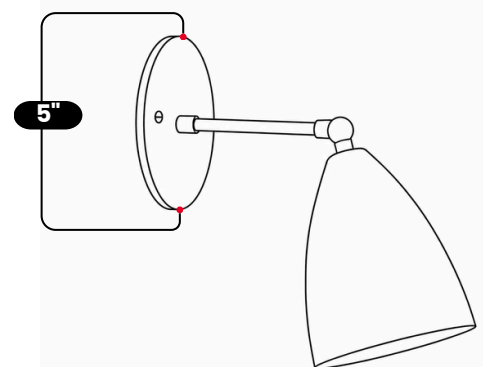

LightCove

ADJUSTABLE SHADE WALL SCONCE

Antique Brass

MATERIAL	Pure Brass
FINISH SHOWN	Antique Brass
HEIGHT	8"(20.2cm)
WIDTH	5"(12.7cm)
DEPTH	8"(20.2cm)
BULB TYPE	E12(US) / E14(EU)
VOLTAGE	110-120V / 220-230V
MAX WATTAGE	50W (LED / Halogen)
DIMMABLE	With Dimmable Bulbs
BULB INCLUDED	No
IP RATING	IP20
LIGHT DIRECTION	Downward
MOUNTING	Hardwired
MOUNT TYPE	Wall Mounted