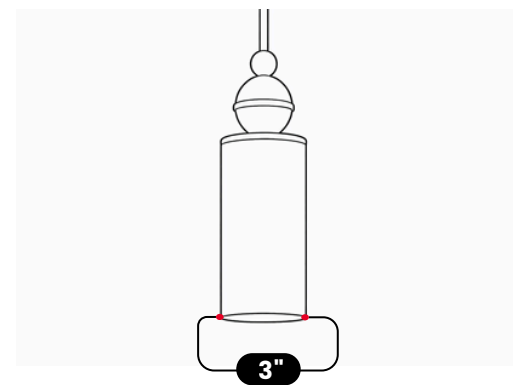

# LightCove

ALABASTER CYLINDER MARBLE CHANDELIER

Antique Brass

MATERIAL	Solid Brass / Natural Alabaster
FINISH SHOWN	Antique Brass
HEIGHT	15" (38.1cm)
WIDTH	3" (7.62cm)
DEPTH	5" (12.7cm)
BULB TYPE	G9
VOLTAGE	110-120V / 220-230V
MAX WATTAGE	50W (LED / Halogen)
DIMMABLE	With Dimmable Bulb
BULB INCLUDED	No
IP RATING	IP20
LIGHT DIRECTION	Downward / Diffused
MOUNTING	Hardwired
MOUNT TYPE	Ceiling Mounted