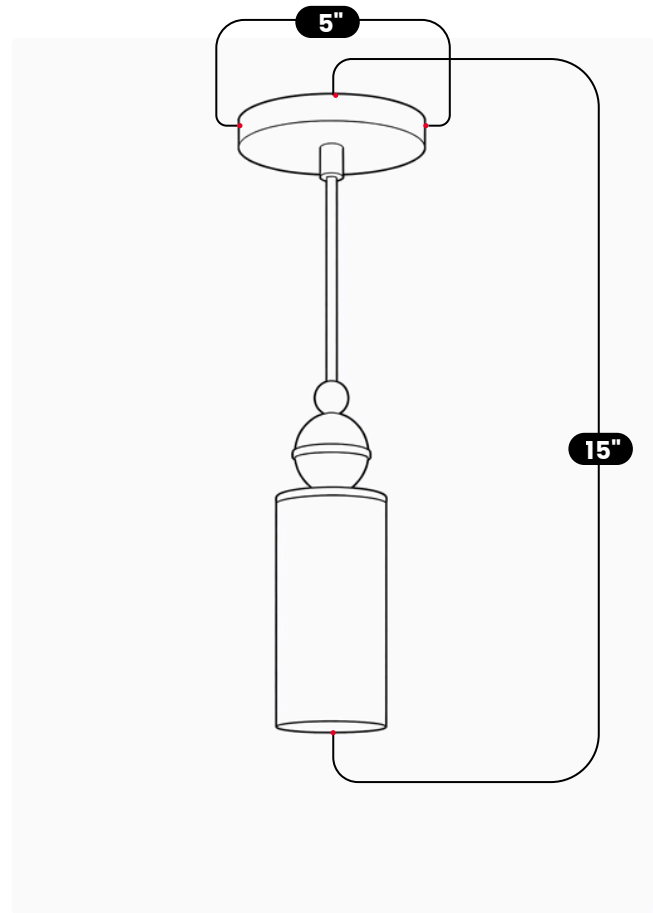

# LightCove

ALABASTER CYLINDER MARBLE CHANDELIER

Antique Brass

MATERIAL	Solid Brass / Natural Alabaster
FINISH SHOWN	Antique Brass
HEIGHT	15" (38.1cm)
WIDTH	3" (7.62cm)
DEPTH	5" (12.7cm)
BULB TYPE	G9
VOLTAGE	110-120V / 220-230V
MAX WATTAGE	50W (LED / Halogen)
DIMMABLE	With Dimmable Bulb
BULB INCLUDED	No
IP RATING	IP20
LIGHT DIRECTION	Downward / Diffused
MOUNTING	Hardwired
MOUNT TYPE	Ceiling Mounted