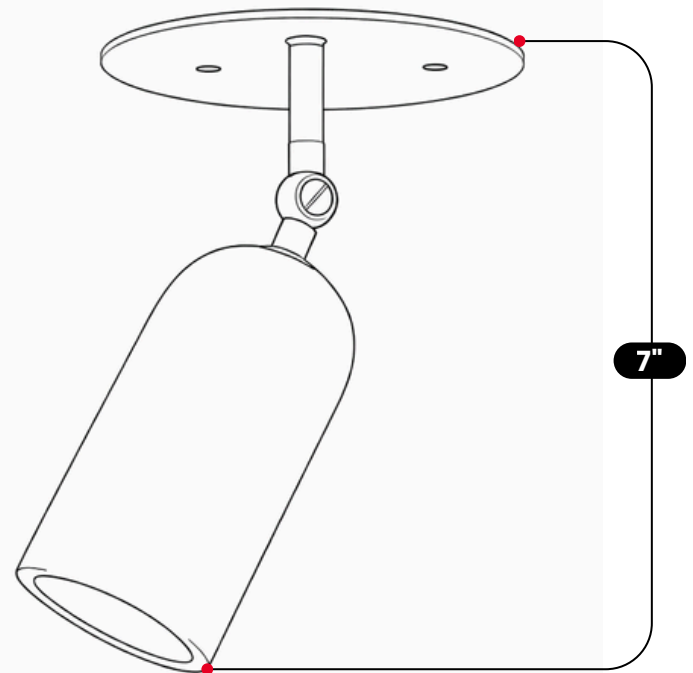

LightCove

ADJUSTABLE BRASS ALABASTER SPOT LIGHT

Antique Brass

MATERIAL	Pure Brass
FINISH SHOWN	Antique Brass
HEIGHT	7" (17.78cm)
WIDTH	5" (12,7cm)
DEPTH	5" (12,7cm)
BULB TYPE	G9
VOLTAGE	110-120V / 220-230V
MAX WATTAGE	50W (LED / Halogen)
DIMMABLE	With Dimmable Bulb
BULB INCLUDED	No
IP RATING	IP20
LIGHT DIRECTION	Directional / Adjustable
MOUNTING	Hardwired
MOUNT TYPE	Flush Mounted