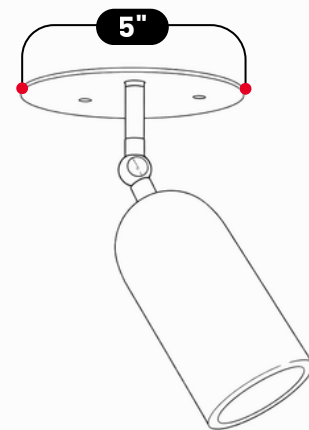

LightCove

ADJUSTABLE BRASS ALABASTER SPOT LIGHT

Antique Brass

MATERIAL	Pure Brass
FINISH SHOWN	Antique Brass
HEIGHT	7" (17.78cm)
WIDTH	5" (12,7cm)
DEPTH	5" (12,7cm)
BULB TYPE	G9
VOLTAGE	110-120V / 220-230V
MAX WATTAGE	50W (LED / Halogen)
DIMMABLE	With Dimmable Bulb
BULB INCLUDED	No
IP RATING	IP20
LIGHT DIRECTION	Directional / Adjustable
MOUNTING	Hardwired
MOUNT TYPE	Flush Mounted