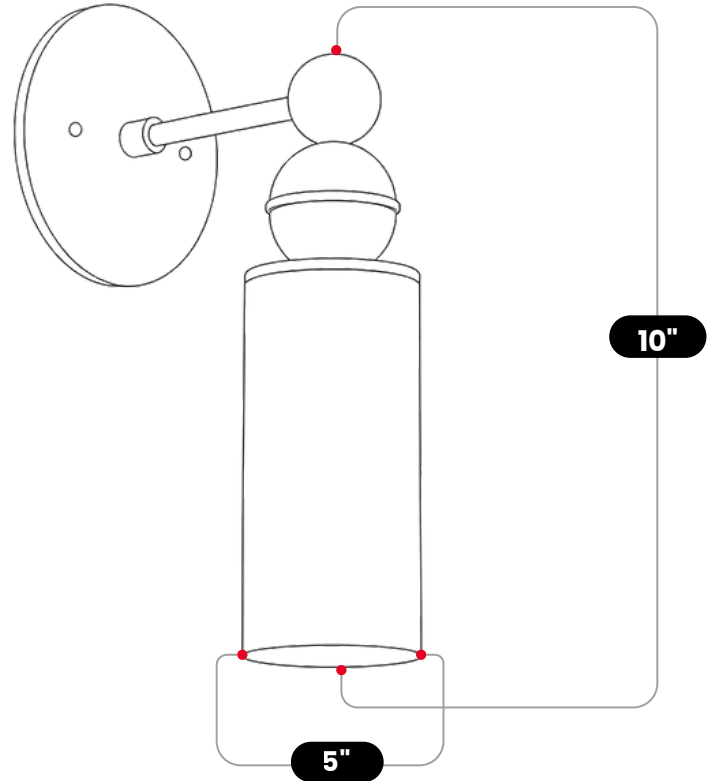

LightCove

MODERN ALABASTER WALL LAMP

Raw Brass

MATERIAL	Pure Brass / Natural Alabaster
FINISH SHOWN	Raw Brass
HEIGHT	10" (25.4cm)
WIDTH	5" (12.7cm)
DEPTH	5" (12.7cm)
BLACKPLATE	5" (12.7cm)
BULB TYPE	G9
VOLTAGE	110-120V / 220-230V
MAX WATTAGE	50W (LED / Halogen)
DIMMABLE	With Dimmable Bulbs
BULB INCLUDED	No
IP RATING	IP20
LIGHT DIRECTION	Downlight
MOUNTING	Hardwired
MOUNT TYPE	Wall Mounted