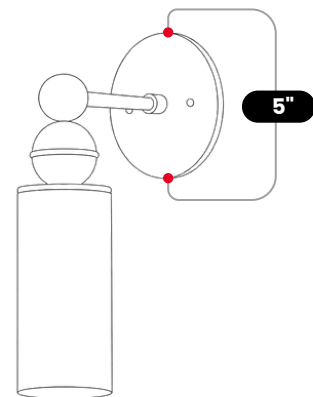

LightCove

MODERN ALABASTER WALL LAMP

Raw Brass

MATERIAL	Pure Brass / Natural Alabaster
FINISH SHOWN	Raw Brass
HEIGHT	10" (25.4cm)
WIDTH	5" (12.7cm)
DEPTH	5" (12.7cm)
BLACKPLATE	5" (12.7cm)
BULB TYPE	G9
VOLTAGE	110-120V / 220-230V
MAX WATTAGE	50W (LED / Halogen)
DIMMABLE	With Dimmable Bulbs
BULB INCLUDED	No
IP RATING	IP20
LIGHT DIRECTION	Downlight
MOUNTING	Hardwired
MOUNT TYPE	Wall Mounted