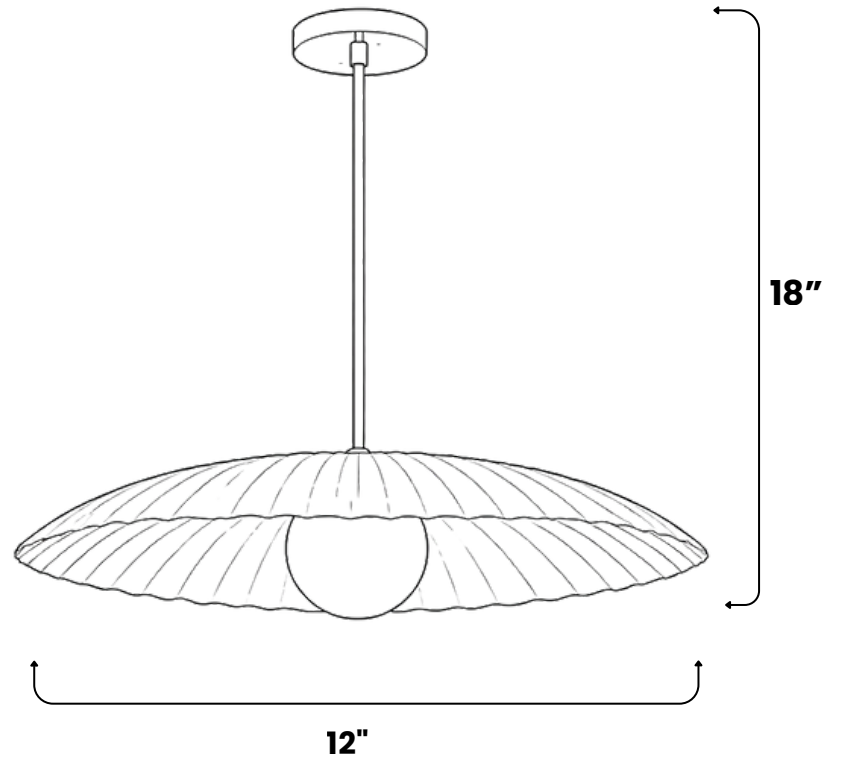

## ANTIQUE BRASS LARGE SPIKE - GLASS GLOBE CEILING LIGHT

Antique Brass

MATERIAL	Pure Brass
MOUNT TYPE	Ceiling Mounted
HEIGHT	18" (45,72cm)
WIDTH	12" (30,48cm)
DEPTH	12" (30,48cm)
RECOMMENDED BULB	7-15W
BULB TYPE	E12 (US) / (E14 EU)
VOLTAGE	110-120V / 220-230V
MAX WATTAGE	50W (LED / Halogen)
DIMMABLE	With Dimmable Bulbs
BULB INCLUDED	No
IP RATING	IP20
LIGHT DIRECTION	Downlight
MOUNTING	Hardwired