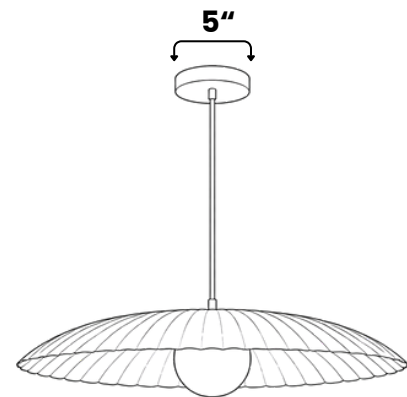

## ANTIQUE BRASS LARGE SPIKE - GLASS GLOBE CEILING LIGHT

Antique Brass

MATERIAL	Pure Brass
MOUNT TYPE	Ceiling Mounted
HEIGHT	18" (45,72cm)
WIDTH	12" (30,48cm)
DEPTH	12" (30,48cm)
RECOMMENDED BULB	7-15W
BULB TYPE	E12 (US) / (E14 EU)
VOLTAGE	110-120V / 220-230V
MAX WATTAGE	50W (LED / Halogen)
DIMMABLE	With Dimmable Bulbs
BULB INCLUDED	No
IP RATING	IP20
LIGHT DIRECTION	Downlight
MOUNTING	Hardwired