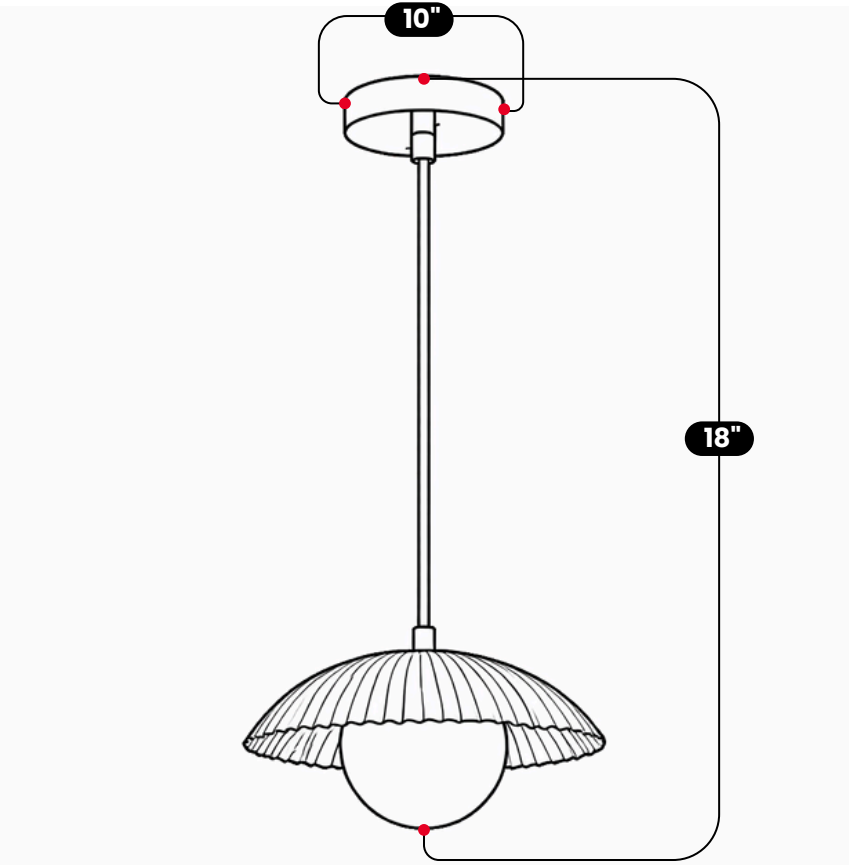

LightCove

BRASS FLOWER SHADE PENDANT

Antique Brass

MATERIAL	Pure Brass / Solid Brass
FINISH SHOWN	Antique Brass
HEIGHT	18" (45.72cm)
WIDTH	10" (25.4cm)
DEPTH	12" (30.48cm)
BULB TYPE	G9
VOLTAGE	110-120V / 220-230V
MAX WATTAGE	50W (LED / Halogen)
DIMMABLE	With Dimmable Bulb
BULB INCLUDED	No
IP RATING	IP20
LIGHT DIRECTION	Downward / Diffused
MOUNTING	Hardwired
MOUNT TYPE	Ceiling Mounted