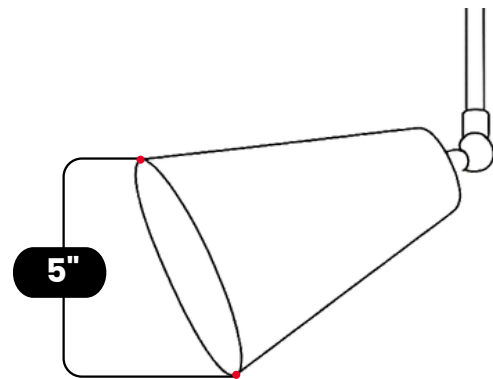

## ARTICULATED BRASS ARM WALL SCONCE

Raw Brass

MATERIAL	Pure Brass
FINISH SHOWN	Raw Brass
HEIGHT	8.5"(21.59cm)
WIDTH	5"(12.7cm)
DEPTH	7"(17.78cm)
BACKPLATE DIAMETER	5"(12.7cm)
BULB TYPE	E12 (US) / E14 (EU)
VOLTAGE	110-120V / 220-230V
MAX WATTAGE	50W (LED / Halogen)
DIMMABLE	With Dimmable Bulbs
BULB INCLUDED	No
IP RATING	IP20
LIGHT DIRECTION	Downlight
MOUNTING	Hardwired
MOUNT TYPE	Ceiling Mounted