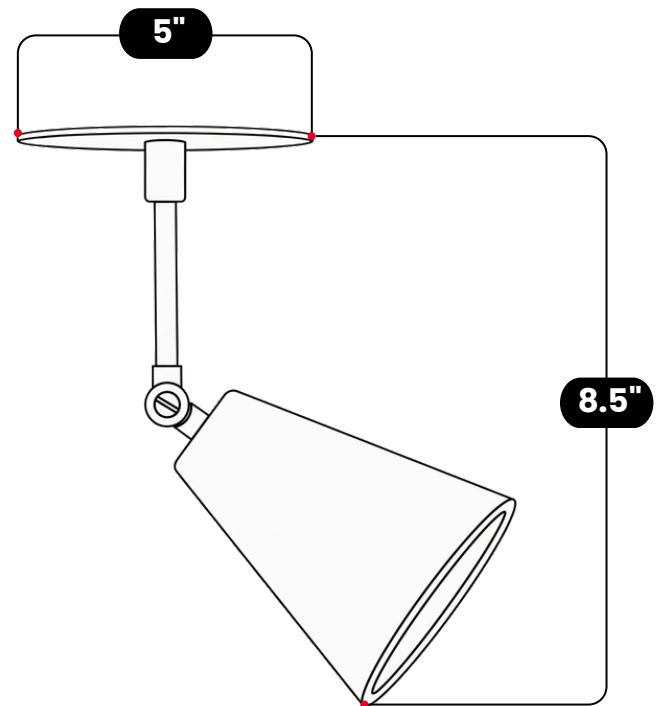

## ARTICULATED BRASS ARM WALL SCONCE

Raw Brass

MATERIAL	Pure Brass
FINISH SHOWN	Raw Brass
HEIGHT	8.5"(21.59cm)
WIDTH	5"(12.7cm)
DEPTH	7"(17.78cm)
BACKPLATE DIAMETER	5"(12.7cm)
BULB TYPE	E12 (US) / E14 (EU)
VOLTAGE	110-120V / 220-230V
MAX WATTAGE	50W (LED / Halogen)
DIMMABLE	With Dimmable Bulbs
BULB INCLUDED	No
IP RATING	IP20
LIGHT DIRECTION	Downlight
MOUNTING	Hardwired
MOUNT TYPE	Ceiling Mounted