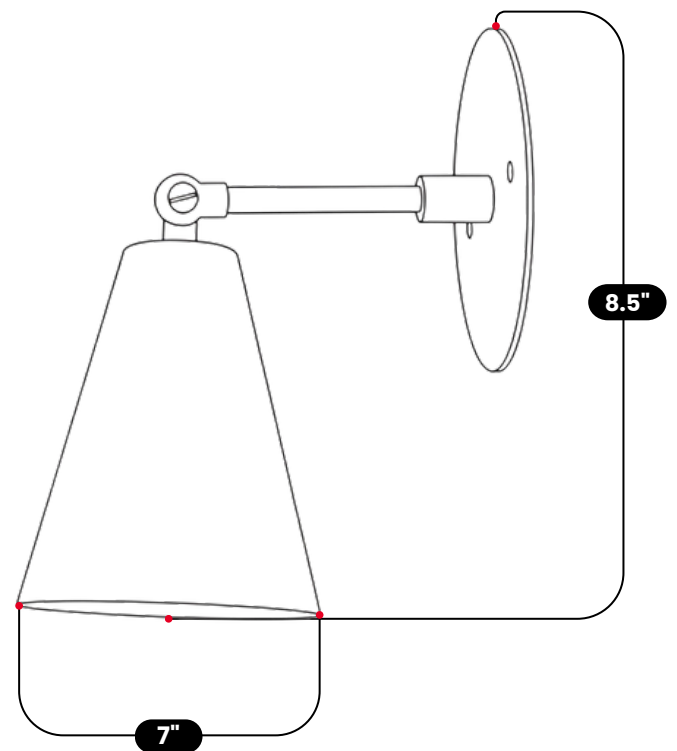

## ARTICULATED BRASS WALL SCONCE

Raw Brass

MATERIAL	Pure Brass
FINISH SHOWN	Raw Brass
HEIGHT	8.5" (21.6cm)
WIDTH	5" (12.7cm)
DEPTH	7" (17.8cm)
BLACKPLATE DIAMETER	5" (12.7cm)
BULB TYPE	1x E12 (US) / E14 (EU)
VOLTAGE	110-120V / 220-230V
MAX WATTAGE	50W (LED / Halogen)
DIMMABLE	With Dimmable Bulbs
BULB INCLUDED	No
IP RATING	IP20
LIGHT DIRECTION	Downlight
MOUNTING	Hardwired
MOUNT TYPE	Wall Mounted