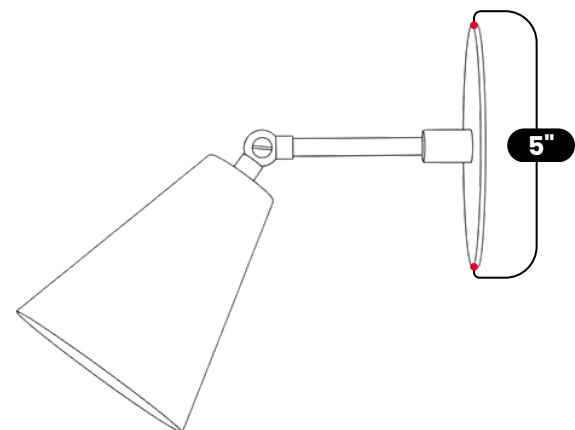

## ARTICULATED BRASS WALL SCONCE

Raw Brass

MATERIAL	Pure Brass
FINISH SHOWN	Raw Brass
HEIGHT	8.5" (21.6cm)
WIDTH	5" (12.7cm)
DEPTH	7" (17.8cm)
BLACKPLATE DIAMETER	5" (12.7cm)
BULB TYPE	1x E12 (US) / E14 (EU)
VOLTAGE	110-120V / 220-230V
MAX WATTAGE	50W (LED / Halogen)
DIMMABLE	With Dimmable Bulbs
BULB INCLUDED	No
IP RATING	IP20
LIGHT DIRECTION	Downlight
MOUNTING	Hardwired
MOUNT TYPE	Wall Mounted