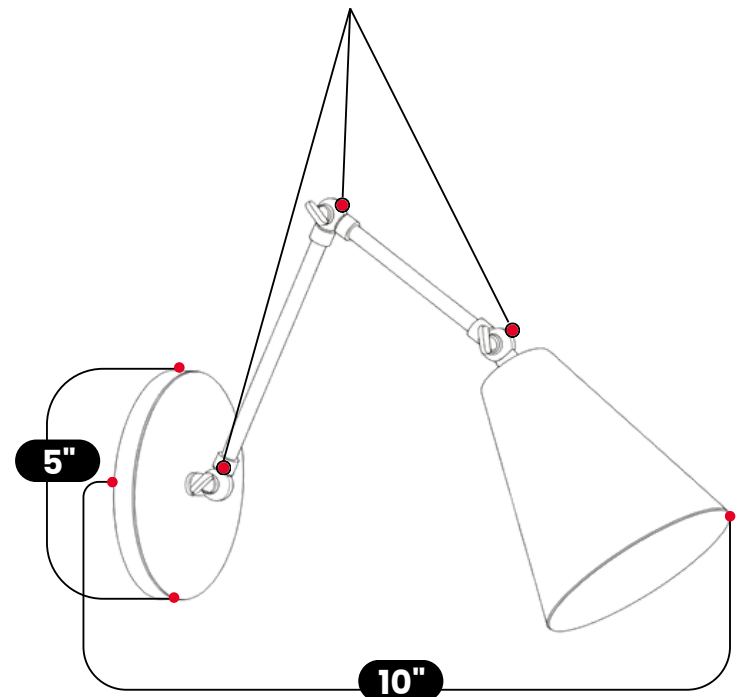

LightCove

ARTICULATED BRASS WALL SCONCE

Antique Brass

Adjustable Pivot

MATERIAL	Pure Brass
ARM TYPE	2 Adjustable Arm
HEIGHT	8" (20.3cm)
WIDTH	5" (12.7cm)
DEPTH	10" (25.4cm)
BLACKPLATE DIAMETER	5" (12.7cm)
BULB TYPE	1x G9 Candelabra
VOLTAGE	110-120V / 220-230V
MAX WATTAGE	50W (LED / Halogen)
DIMMABLE	With Dimmable G9 Bulbs
BULB INCLUDED	No
IP RATING	IP20
LIGHT DIRECTION	Directional
MOUNTING	Hardwired
MOUNT TYPE	Wall Mounted