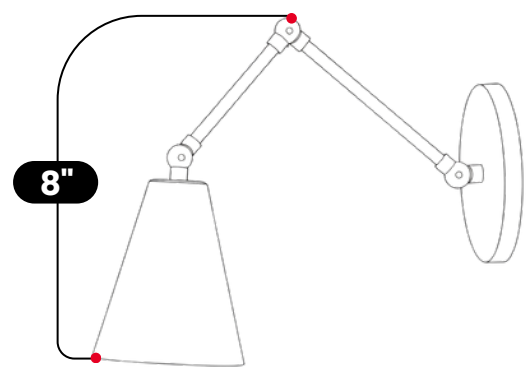

LightCove

ARTICULATED BRASS WALL SCONCE

Antique Brass

Adjustable Pivot

MATERIAL	Pure Brass
ARM TYPE	2 Adjustable Arm
HEIGHT	8" (20.3cm)
WIDTH	5" (12.7cm)
DEPTH	10" (25.4cm)
BLACKPLATE DIAMETER	5" (12.7cm)
BULB TYPE	1x G9 Candelabra
VOLTAGE	110-120V / 220-230V
MAX WATTAGE	50W (LED / Halogen)
DIMMABLE	With Dimmable G9 Bulbs
BULB INCLUDED	No
IP RATING	IP20
LIGHT DIRECTION	Directional
MOUNTING	Hardwired
MOUNT TYPE	Wall Mounted