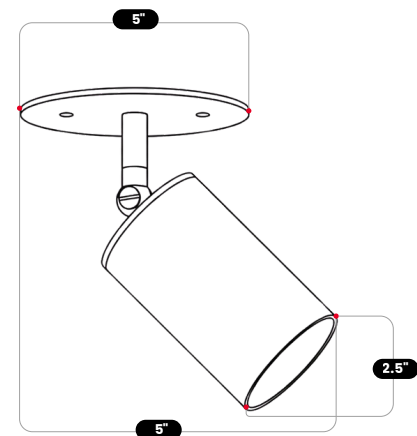

LightCove

BRASS CYLINDER SPOT LIGHT

Antique Brass

MATERIAL	Pure Brass
FINISH SHOWN	Antique Brass
HEIGHT	6" (15.2cm)
WIDTH	5" (12.7cm)
DEPTH	5" (12.7cm)
BLACKPLATE	5" (12.7cm)
BULB TYPE	GU10 Socket
VOLTAGE	110-120V / 220-230V
MAX WATTAGE	50W (LED / Halogen)
DIMMABLE	With Dimmable Bulbs
BULB INCLUDED	No
IP RATING	IP20
LIGHT DIRECTION	Directional / Adjustable
MOUNTING	Hardwired
MOUNT TYPE	Flush Mounted