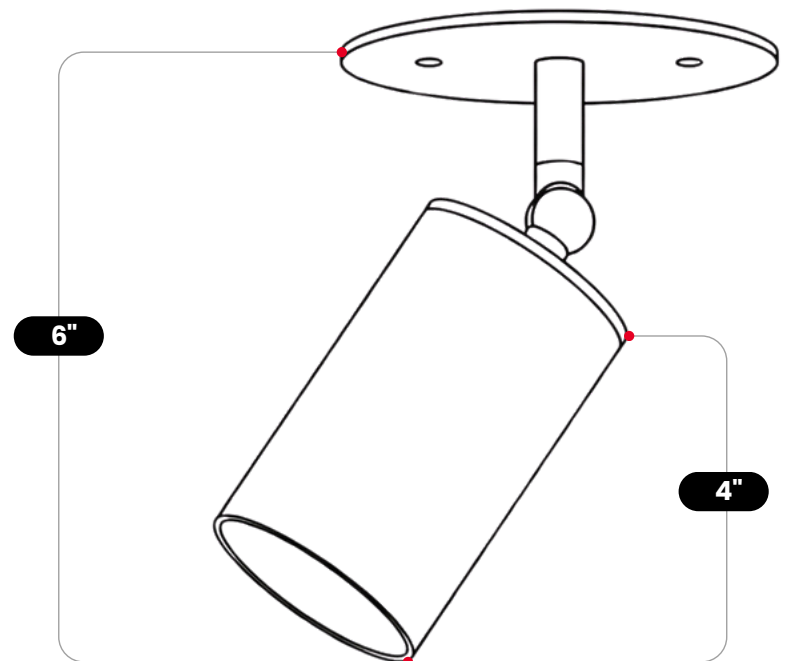

LightCove

BRASS CYLINDER SPOT LIGHT

Antique Brass

MATERIAL	Pure Brass
FINISH SHOWN	Antique Brass
HEIGHT	6" (15.2cm)
WIDTH	5" (12.7cm)
DEPTH	5" (12.7cm)
BLACKPLATE	5" (12.7cm)
BULB TYPE	GU10 Socket
VOLTAGE	110-120V / 220-230V
MAX WATTAGE	50W (LED / Halogen)
DIMMABLE	With Dimmable Bulbs
BULB INCLUDED	No
IP RATING	IP20
LIGHT DIRECTION	Directional / Adjustable
MOUNTING	Hardwired
MOUNT TYPE	Flush Mounted