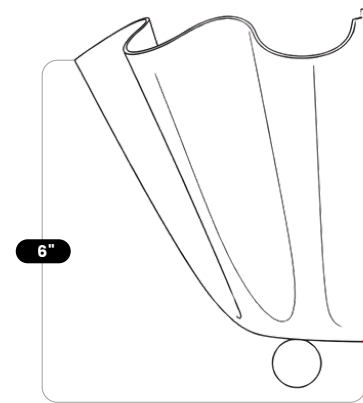

## BRASS FINIAL HALF FLOWER SCONCE

Raw Brass

|                 |                     |
|-----------------|---------------------|
| MATERIAL        | Pure Brass          |
| FINISH SHOWN    | Raw Brass           |
| HEIGHT          | 6" (15.2cm)         |
| WIDTH           | 12" (30.5cm)        |
| DEPTH           | 6" (15.2cm)         |
| BLACKPLATE      | 5" (12.7cm)         |
| BULB TYPE       | E12 (US) / E14 (EU) |
| VOLTAGE         | 110-120V / 220-230V |
| MAX WATTAGE     | 50W (LED / Halogen) |
| DIMMABLE        | With Dimmable Bulbs |
| BULB INCLUDED   | No                  |
| IP RATING       | IP20                |
| LIGHT DIRECTION | Up & Down Glow      |
| MOUNTING        | Hardwired           |
| MOUNT TYPE      | Wall Mounted        |