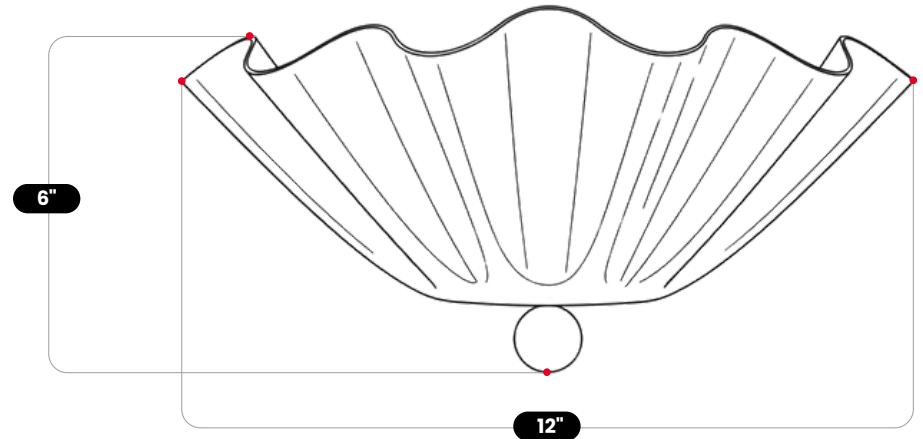

## BRASS FINIAL HALF FLOWER SCONCE

Raw Brass

|                 |                     |
|-----------------|---------------------|
| MATERIAL        | Pure Brass          |
| FINISH SHOWN    | Raw Brass           |
| HEIGHT          | 6" (15.2cm)         |
| WIDTH           | 12" (30.5cm)        |
| DEPTH           | 6" (15.2cm)         |
| BLACKPLATE      | 5" (12.7cm)         |
| BULB TYPE       | E12 (US) / E14 (EU) |
| VOLTAGE         | 110-120V / 220-230V |
| MAX WATTAGE     | 50W (LED / Halogen) |
| DIMMABLE        | With Dimmable Bulbs |
| BULB INCLUDED   | No                  |
| IP RATING       | IP20                |
| LIGHT DIRECTION | Up & Down Glow      |
| MOUNTING        | Hardwired           |
| MOUNT TYPE      | Wall Mounted        |