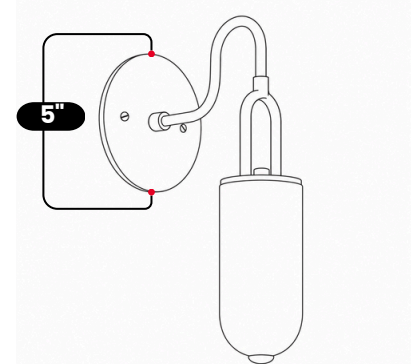

## BRASS ALABASTER CURVED WALL SCONCE

Antique Brass

MATERIAL	Pure Brass
FINISH SHOWN	Antique Brass
HEIGHT	10.5"(26.67cm)
WIDTH	5"(12.7cm)
DEPTH	6.5"(16.51cm)
BULB TYPE	G9
VOLTAGE	110-120V / 220-230V
MAX WATTAGE	50W (LED / Halogen)
DIMMABLE	With Dimmable Bulbs
BULB INCLUDED	No
IP RATING	IP20
LIGHT DIRECTION	Downward
MOUNTING	Hardwired
MOUNT TYPE	Wall Mounted