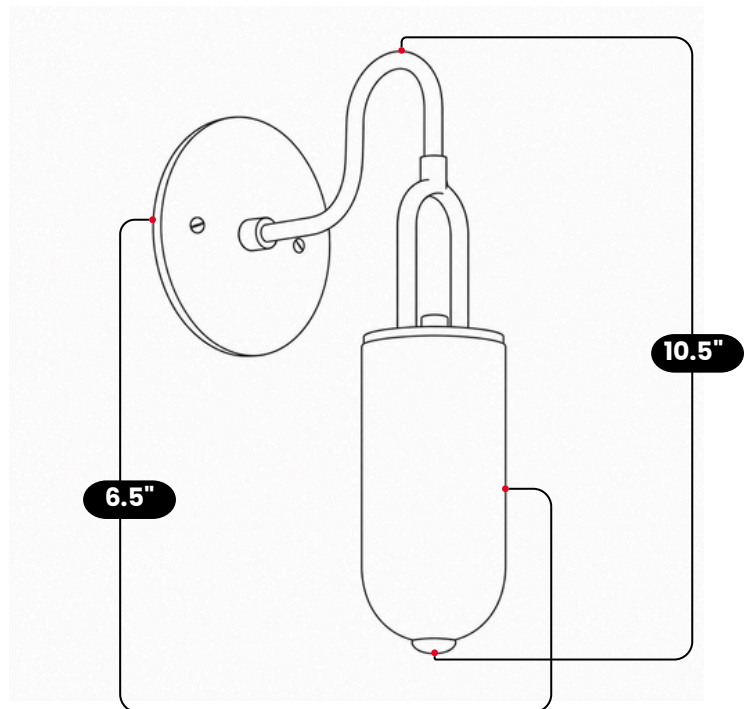

## BRASS ALABASTER CURVED WALL SCONCE

Antique Brass

MATERIAL	Pure Brass
FINISH SHOWN	Antique Brass
HEIGHT	10.5"(26.67cm)
WIDTH	5"(12.7cm)
DEPTH	6.5"(16.51cm)
BULB TYPE	G9
VOLTAGE	110-120V / 220-230V
MAX WATTAGE	50W (LED / Halogen)
DIMMABLE	With Dimmable Bulbs
BULB INCLUDED	No
IP RATING	IP20
LIGHT DIRECTION	Downward
MOUNTING	Hardwired
MOUNT TYPE	Wall Mounted