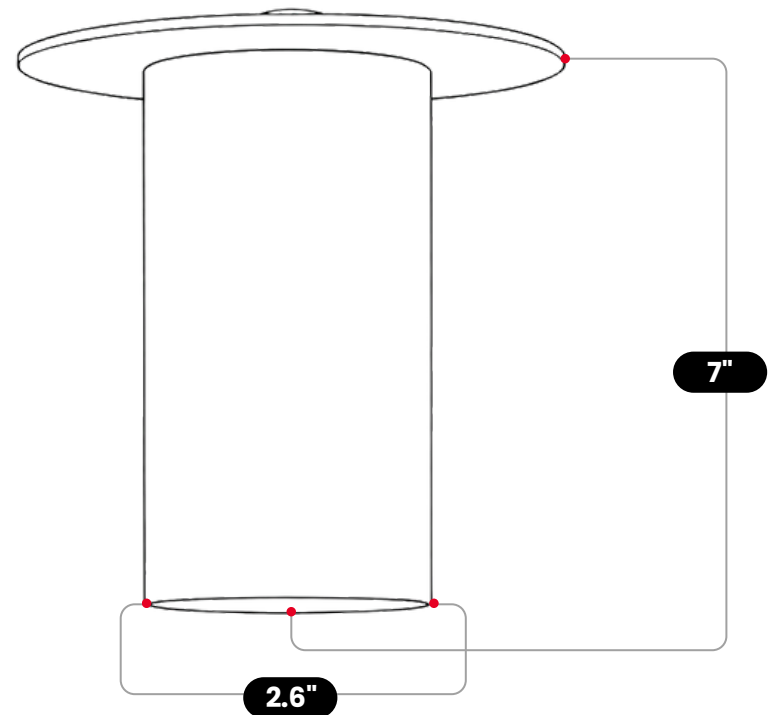

LightCove

BRASS ALABASTER SPOT LIGHT FLUSH MOUNT

Antique Brass

MATERIAL	Pure Brass
FINISH SHOWN	Antique Brass
HEIGHT	7" (17.78cm)
WIDTH	5" (12.7cm)
DEPTH	5" (12.7cm)
BLACKPLATE	5" (12.7cm)
BULB TYPE	G9 Candelabra
VOLTAGE	110-120V / 220-230V
MAX WATTAGE	50W (LED / Halogen)
DIMMABLE	With Dimmable Bulbs
BULB INCLUDED	No
IP RATING	IP20
LIGHT DIRECTION	Directional
MOUNTING	Hardwired
MOUNT TYPE	Flush Mounted