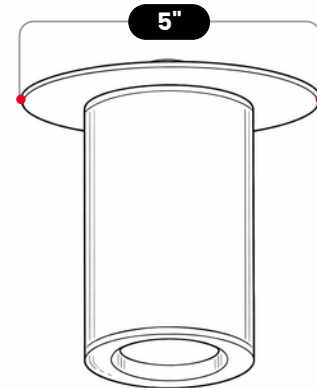

LightCove

BRASS ALABASTER SPOT LIGHT FLUSH MOUNT

Antique Brass

MATERIAL	Pure Brass
FINISH SHOWN	Antique Brass
HEIGHT	7" (17.78cm)
WIDTH	5" (12.7cm)
DEPTH	5" (12.7cm)
BLACKPLATE	5" (12.7cm)
BULB TYPE	G9 Candelabra
VOLTAGE	110-120V / 220-230V
MAX WATTAGE	50W (LED / Halogen)
DIMMABLE	With Dimmable Bulbs
BULB INCLUDED	No
IP RATING	IP20
LIGHT DIRECTION	Directional
MOUNTING	Hardwired
MOUNT TYPE	Flush Mounted