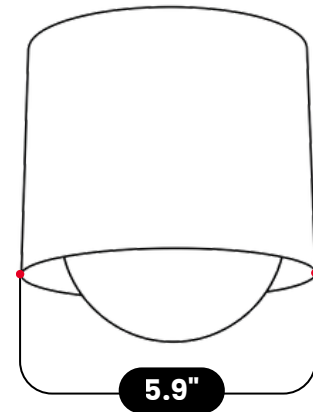

LightCove

BRASS CEILING MID CENTURY SPOT LIGHT

Polished Brass

MATERIAL	Pure Brass
FINISH SHOWN	Polished Brass
HEIGHT	2.7"(6.85cm)
WIDTH	5.9"(14.98cm)
BULB REQUIRED	1 Bulb
RECOMMENDED BULB	7-15W
BULB TYPE	Type A
VOLTAGE	110-120V / 220-230V
MAX WATTAGE	50W (LED / Halogen)
DIMMABLE	With Dimmable Bulbs
BULB INCLUDED	No
IP RATING	IP20
LIGHT DIRECTION	Downlight
MOUNTING	Hardwired
MOUNT TYPE	Ceiling Mounted