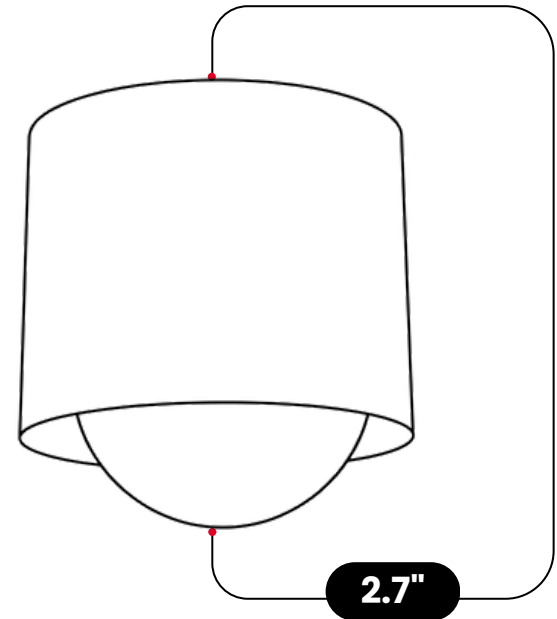

LightCove

BRASS CEILING MID CENTURY SPOT LIGHT

Polished Brass

MATERIAL	Pure Brass
FINISH SHOWN	Polished Brass
HEIGHT	2.7"(6.85cm)
WIDTH	5.9"(14.98cm)
BULB REQUIRED	1 Bulb
RECOMMENDED BULB	7-15W
BULB TYPE	Type A
VOLTAGE	110-120V / 220-230V
MAX WATTAGE	50W (LED / Halogen)
DIMMABLE	With Dimmable Bulbs
BULB INCLUDED	No
IP RATING	IP20
LIGHT DIRECTION	Downlight
MOUNTING	Hardwired
MOUNT TYPE	Ceiling Mounted