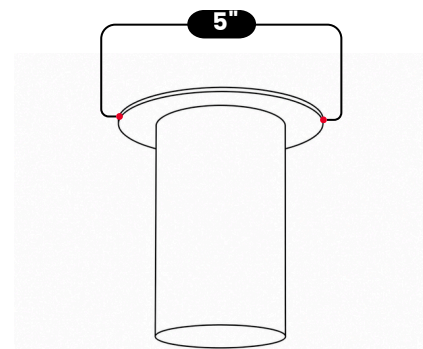

## BRASS CEILING SPOT LIGHT

Antique Brass

MATERIAL	Pure Brass
FINISH SHOWN	Antique Brass
HEIGHT	5"(12.7cm)
WIDTH DIAMETER	3"(7.62cm)
DEPTH	5"(12.7cm)
BULB TYPE	E12(US) / E14(EU)
VOLTAGE	110-120V / 220-230V
MAX WATTAGE	50W (LED / Halogen)
DIMMABLE	With Dimmable Bulbs
BULB INCLUDED	No
IP RATING	IP20
LIGHT DIRECTION	Downward
MOUNTING	Hardwired
MOUNT TYPE	Flush Mounted