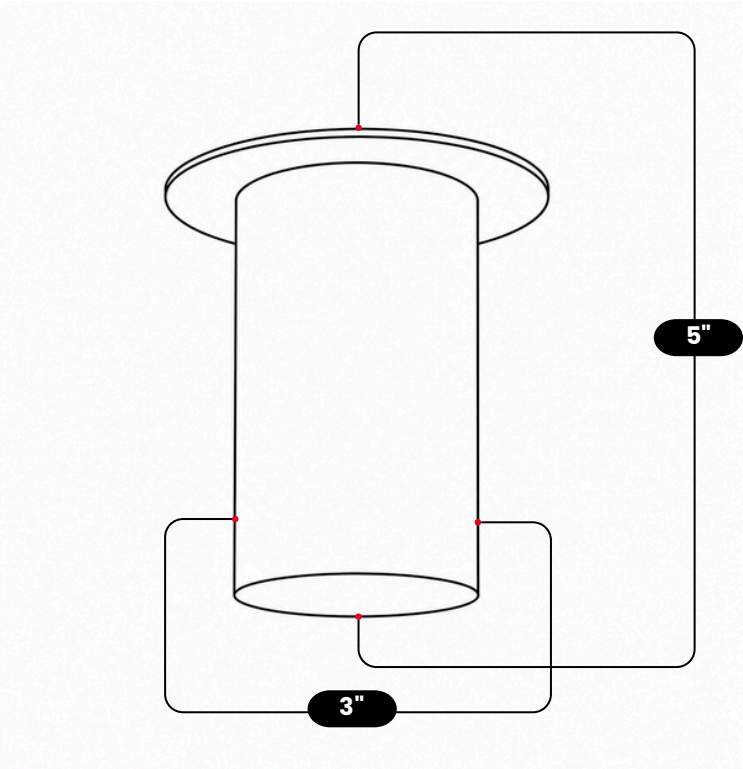

## BRASS CEILING SPOT LIGHT

Antique Brass

MATERIAL	Pure Brass
FINISH SHOWN	Antique Brass
HEIGHT	5"(12.7cm)
WIDTH DIAMETER	3"(7.62cm)
DEPTH	5"(12.7cm)
BULB TYPE	E12(US) / E14(EU)
VOLTAGE	110-120V / 220-230V
MAX WATTAGE	50W (LED / Halogen)
DIMMABLE	With Dimmable Bulbs
BULB INCLUDED	No
IP RATING	IP20
LIGHT DIRECTION	Downward
MOUNTING	Hardwired
MOUNT TYPE	Flush Mounted